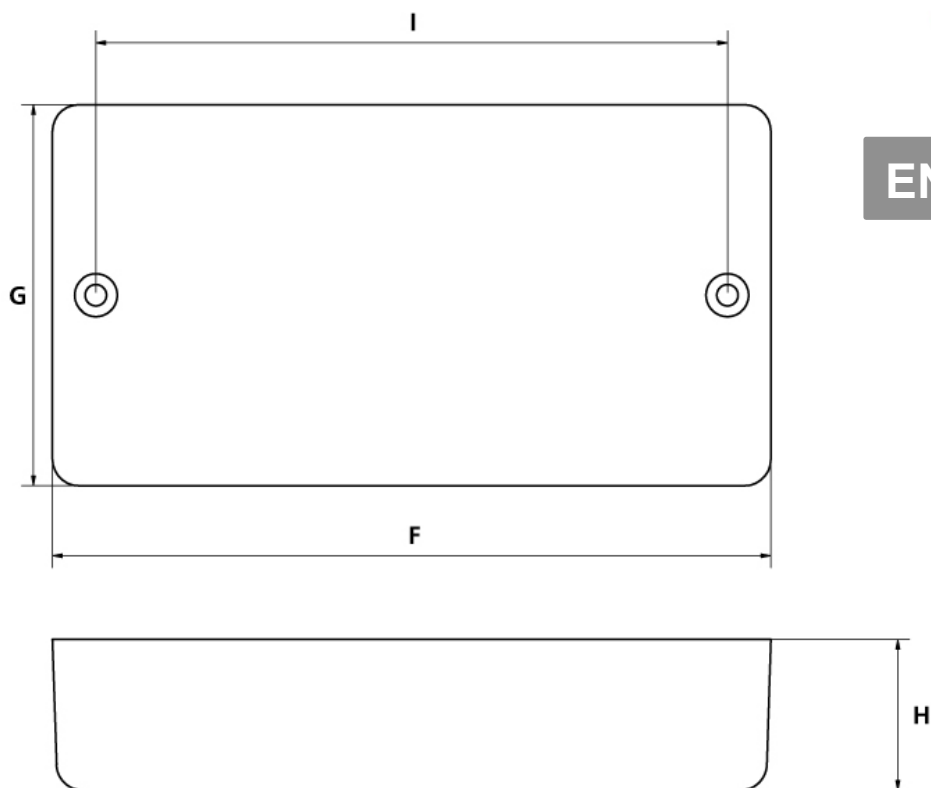

# Two-part panel flush handle

RS Stock No: 1611957

ENGLISH

## Specification

Quick fit, two piece, flush fitting

Low gloss black ABS plastic

Suitable for lifting and pulling applications

Panel thickness 1 – 1.8 mm

Part Number	A	B	C	D	E	Bore Size (Diam)
1611957	124	47	24	107	2.3	3.7