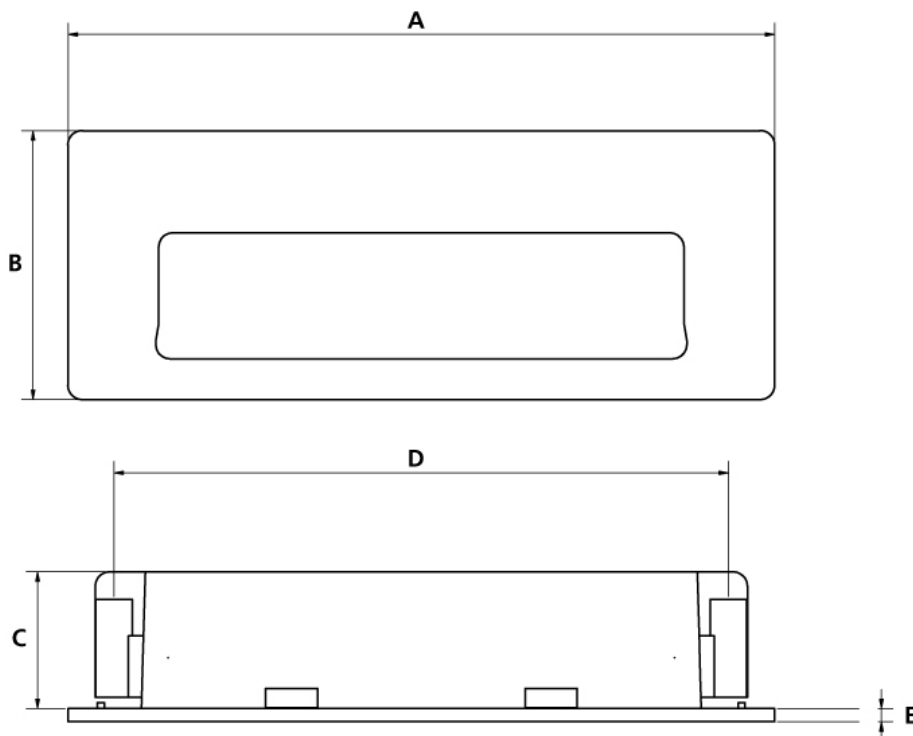

# Two-part panel flush handle

RS Stock No: 1611957

ENGLISH

## Specification

Quick fit, two piece, flush fitting

Low gloss black ABS plastic

Suitable for lifting and pulling applications

Panel thickness 1 – 1.8 mm

Part Number	A	B	C	D	E	Bore Size (Diam)
1611957	124	47	24	107	2.3	3.7