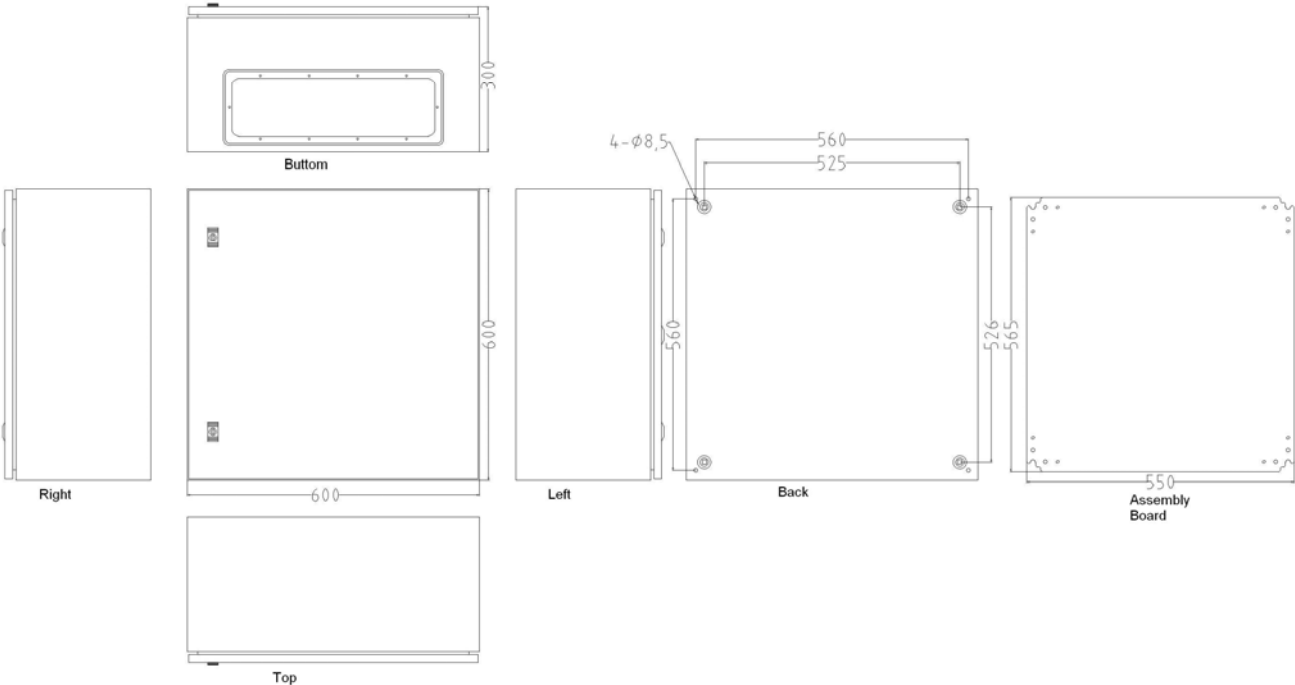

# Mild Steel IP66 Wall Box, 600x600x300mm

unit: +/-0.8mm