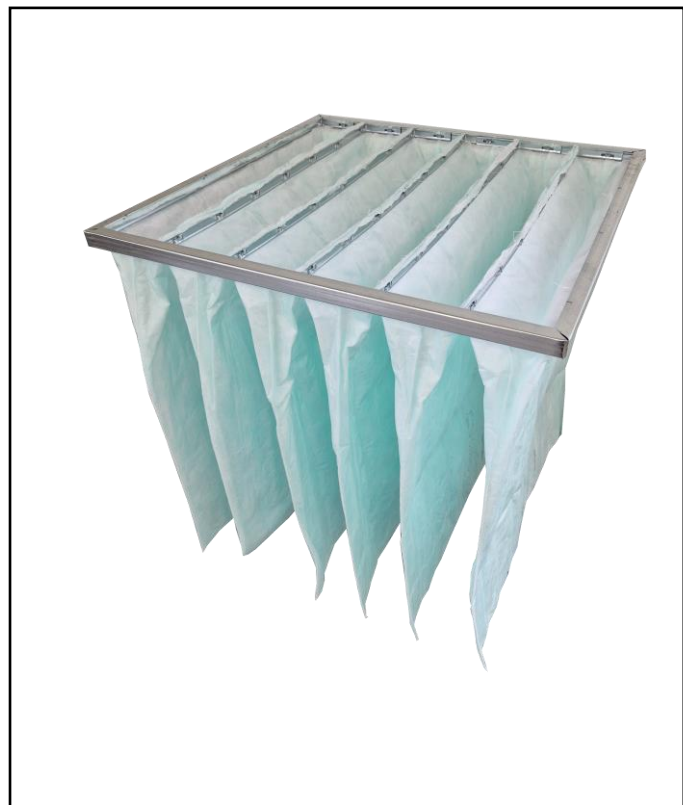

## FEATURES

- 100% Polyester Filter Media
- Dual-Layer Media
- Conical Stitched Pockets for optimal airflow
- Rolled Safety Edge to Frame
- Hydrophobic Media
- Fire Retardant
- Low Price
- ePM10 Filter

# RS PRO Ecoflow M6 Filter 12 X 12 X 15

RS Stock No.: 2551092

RS Professionally Approved Products bring to you professional quality parts across all product categories. Our product range has been tested by engineers and provides a comparable quality to the leading brands without paying a premium price.

## Product Description

The Ecoflow, fire rated range of bag filters are used widely in government buildings, hospitals and other sensitive areas. This grade of filter is suitable for air condition to offices, theatres, computer rooms and spray booths.

## General Specifications

Filter Size Actual HxWxD (mm)	287 x 287 x 360 mm
Header Depth	20 mm
Number of Pockets	4
Grade EN779:2012	M6
Filter Class ISO 16890	ePM10 > 70%
Rated Capacity	420 m <sup>3</sup> /hr
Energy Rating	E
Initial Pressure Drop	55 Pa
Final Pressure Drop*	155 Pa
*Final Recommended Pressure Drop to EN13053:2019	
Maximum Operating Temperature 80C	