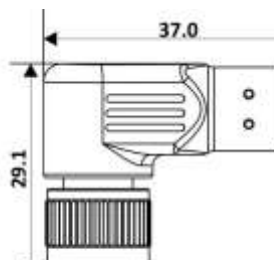

## Cable Specifications

Cable Length-L	10 m
Cable Type	8 Core PUR Multi Strand
Sheath Color	Black
Cross Section of Wire	0.25 sq. mm
Core Dia	1.3 mm
Cable Dia	6.8 ± 0.1 mm

## Connection Diagrams / Assembly Diagrams / Illustrations / Accessories

All Dimensions are in mm.