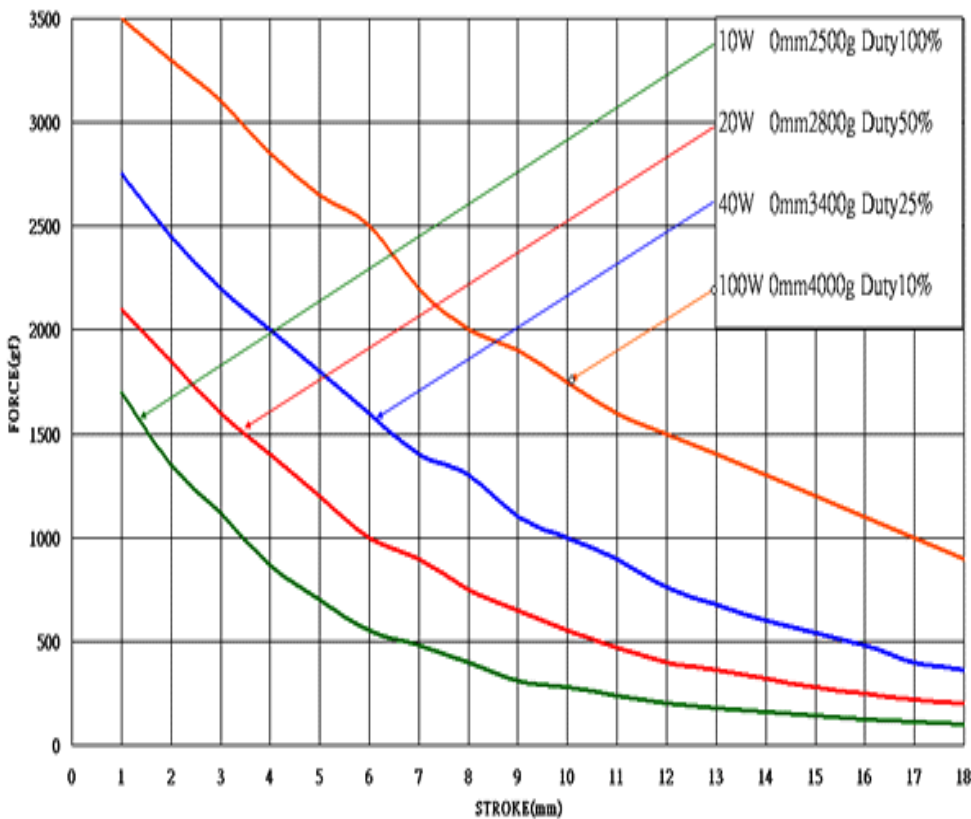

Datasheet

RS Article: 177 - 0145 Tubular Solenoid 24V

Specifications:

Features:

- Pull type
- Flying leads
- Corrosion resistant plated parts