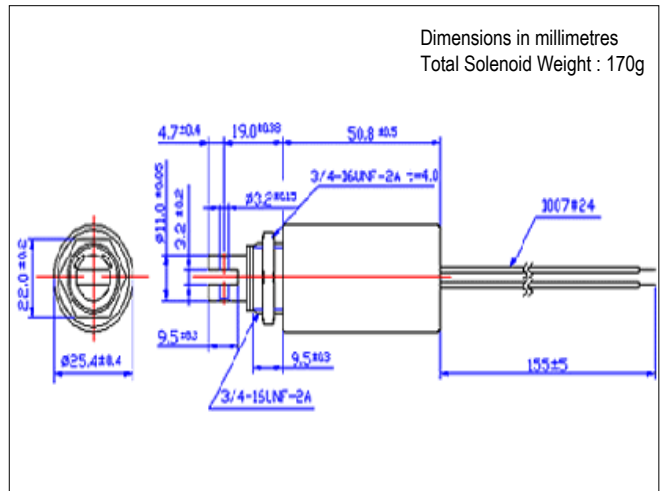

Datasheet

RS Article: 177 - 0145 Tubular Solenoid 24V

Specifications:

Features:

- Pull type
- Flying leads
- Corrosion resistant plated parts