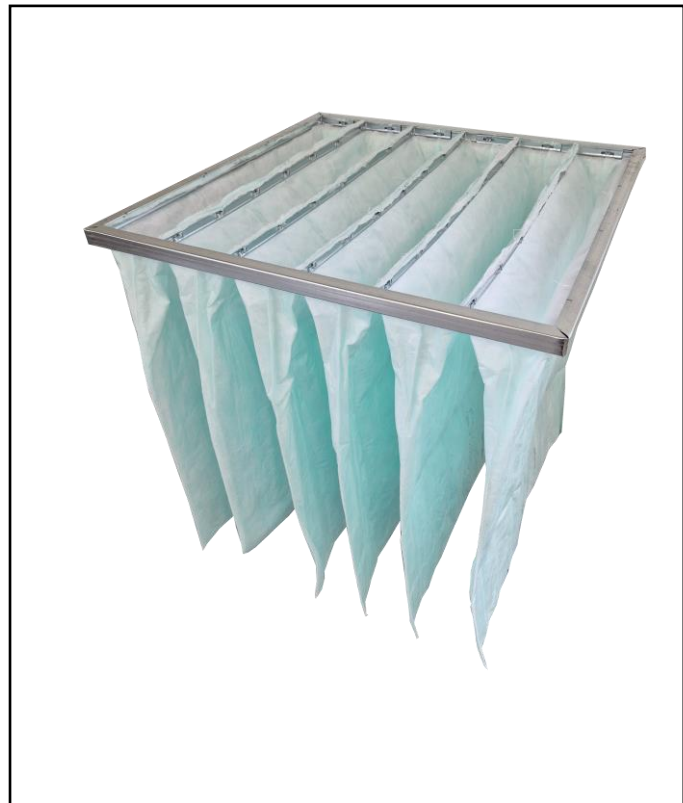

## FEATURES

- 100% Polyester Filter Media
- Dual-Layer Media
- Conical Stitched Pockets for optimal airflow
- Rolled Safety Edge to Frame
- Hydrophobic Media
- Fire Retardant
- Low Price
- ePM10 Filter

## RS PRO Ecoflow M6 Filter 12 X 24 X 25

RS Stock No.: 2551114

RS Professionally Approved Products bring to you professional quality parts across all product categories. Our product range has been tested by engineers and provides a comparable quality to the leading brands without paying a premium price.

## Product Description

The Ecoflow, fire rated range of bag filters are used widely in government buildings, hospitals and other sensitive areas. This grade of filter is suitable for air condition to offices, theatres, computer rooms and spray booths.

## General Specifications

Filter Size Actual HxWxD (mm)	287 x 592 x 635 mm
Header Depth	20 mm
Number of Pockets	6
Grade EN779:2012	M6
Filter Class ISO 16890	ePM10 > 70%
Rated Capacity	1110 m <sup>3</sup> /hr
Energy Rating	E
Initial Pressure Drop	65 Pa
Final Pressure Drop*	165 Pa
*Final Recommended Pressure Drop to EN13053:2019	
Maximum Operating Temperature 80C	