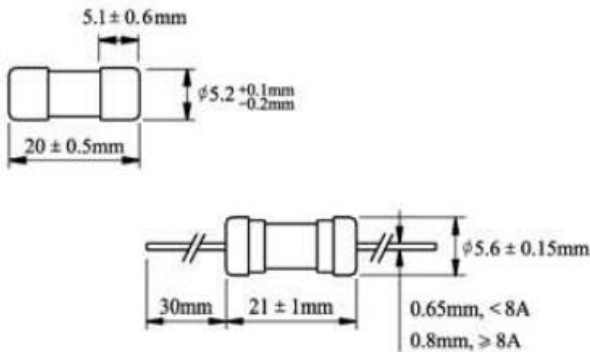

Datasheet

5 x 20mm T Cartridge Fuse, 1.25A, 250 V

RS Stock number 610-9945

Dimensions: (mm)

Specifications

BREAKING CAPACITY:
35A OR 10In WHICHEVER IS GREATER

ELECTRICAL CHARACTERISTICS:

RATING		BLOWING TIME	
		32-100mA	125mA-15A
2.1In	Max	2min	2min
	Min	200ms	600ms
2.75In	Max	10sec	10sec
	Min	40ms	150ms
4In	Max	3sec	3sec
	Min	10ms	20ms
10In	Max	300ms	300ms