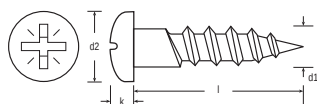

# Recessed Round Stainless Steel A2-304 Woodscrew to DIN 7996

RS Stock No **1443521**

Size **5.0 x 50mm**

d1	(No. 4) 3.0mm	(No. 6) 3.5mm	(No. 8) 4.0mm	(No. 10) 5.0mm	(No. 12) 5.5mm
d2	6	7	8	10	11
k	2.1	2.35	2.8	3.5	3.8
Recess No.	1	2	2	2	3

## Please view our full range listing below

RS Stock No	Size (mm)
4833012	3.5 x 20
4833220	4.0 x 25
1443517	4.0 x 30
4833236	4.0 x 40
1443518	4.0 x 50
1443519	5.0 x 25
1443520	5.0 x 30
4833242	5.0 x 40
1443521	5.0 x 50
1443522	5.0 x 65
1443523	5.0 x 75