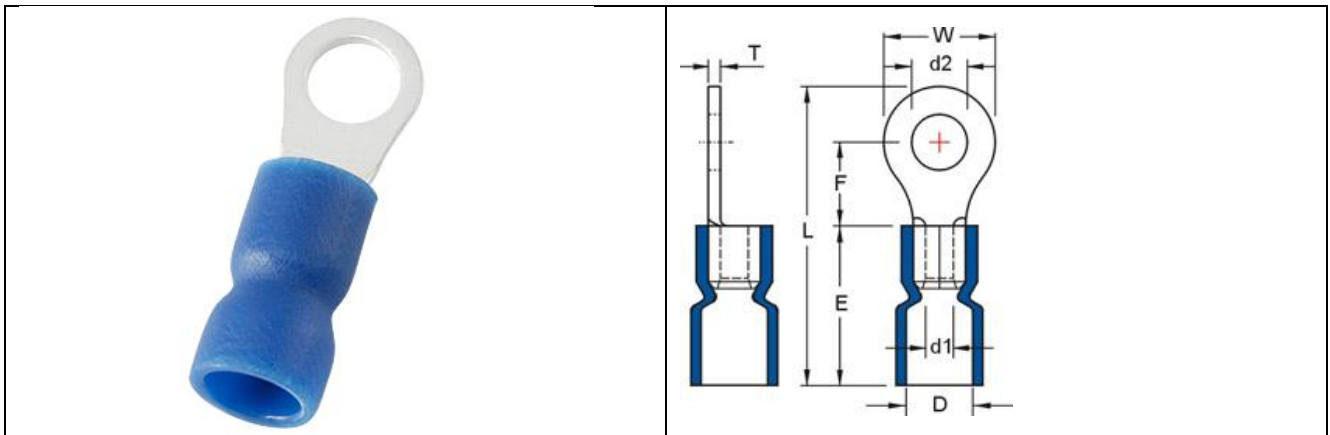

EN

Datasheet

RS PRO VINYL-INSULATED (EASY ENTRY) RING TERMINALS

Stock number: 178-8679

MAXIMUM ELECTRIC CURRENT:

A.W.G.	16	14
AMP.	18	30

MAXIMUM ELECTRICAL RATING: 105° C 600 VOLTS MAX.

INSULATION MATERIAL: VINYL (PVC)

TERMINAL MATERIAL: COPPER

INSULATION COLOR: BLUE

WIRE RANGE A.W.G. mm ²	ITEM NO. BUTTED SEAM	STUD SIZE d2	DIMENSION inch(mm)							
			W	F	L	E	D	d1	T	
16-14 A.W.G. 1.5-2.5 mm ²	178-8679	#8	0.169 4.3	0.335 8.5	0.307 7.8	0.917 23.3	0.453 11.5	0.177 4.500	0.091 2.3	0.031 0.8