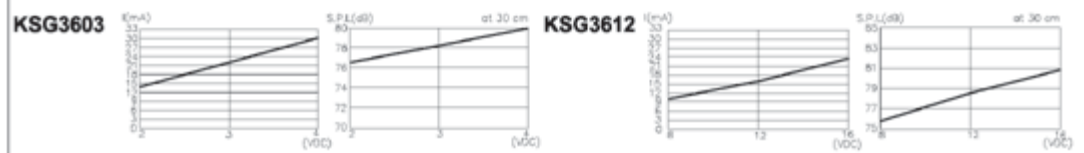

Characteristic