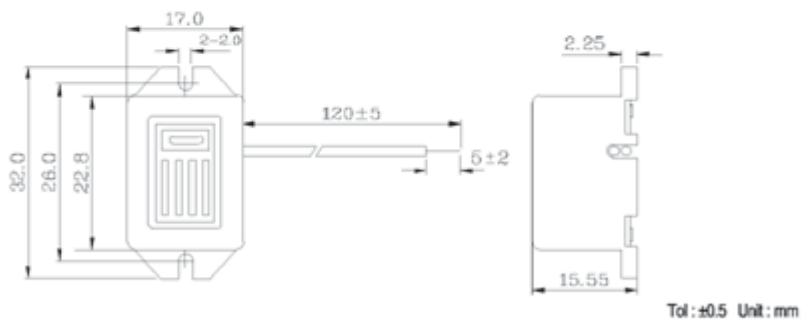

Shape

**KSG3603
KSG3606
KSG3612
KSG3624**

Model Number	KSG3603	KSG3606	KSG3612	KSG3624
Operating Voltage Range (VDC)	2 ~ 4	4 ~ 8	8 ~ 16	20 ~ 28
Current Consumption (mA)	Max. 50@3VDC	Max. 45@6VDC	Max. 30@12VDC	Max. 24@24VDC
Sound Pressure Level (dBA)	Min. 75dBA@30cm@3VDC	Min. 75dBA@30cm@6VDC	Min. 79dBA@30cm@12VDC	Min. 76dBA@30cm@24VDC
Tone	Continuous			
Operating Temperature (°C)	-20 ~ +60			
Storage Temperature (°C)	-30 ~ +70			
Weight (Gram)	9.7			
Material	ABS			

Dimension

Characteristic