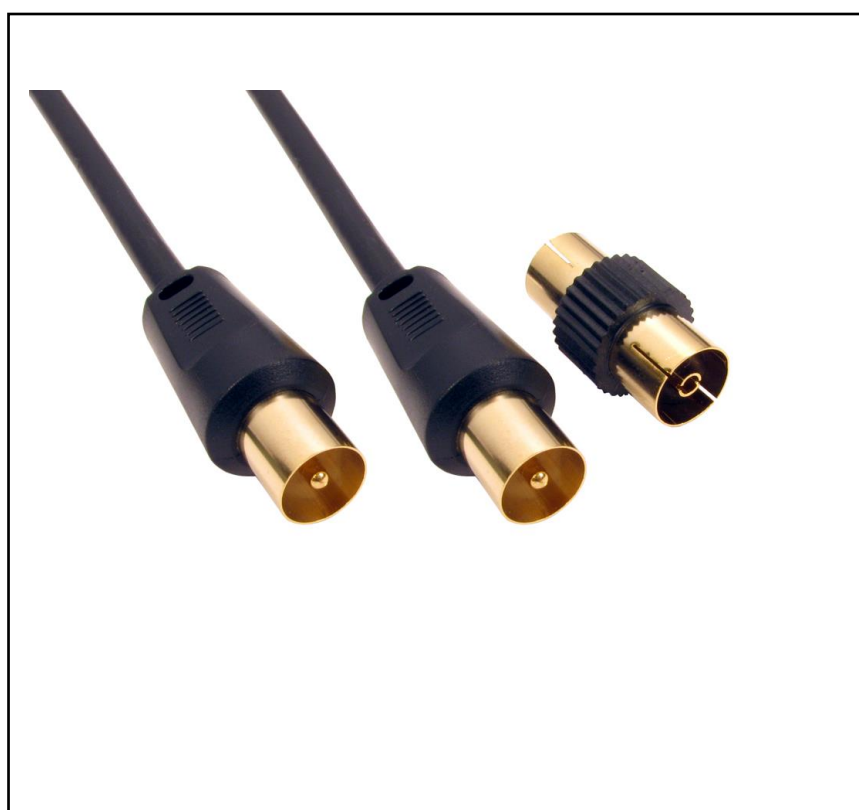

## Features

- Tv Coaxial
- PVC
- Black
- 10 Pack

## RS PRO 1mtr TV Coaxial Cable M-M Black – 10 pack

RS Stock No: 2668446

RS Professionally Approved Products bring to you professional quality parts across all product categories. Our product range has been tested by engineers and provides a comparable quality to the leading brands without paying a premium price.

## Product Description

The RS PRO 1 metre, 75-ohm coaxial TV cable has a black PVC jack and boots.

The inner core is a single, solid core and has a PE foam surrounding and is double shielded with a layer of aluminium foil and a CCS braid.

## Similar Products

Parameters	192-4482
Brand	RS PRO
Pack Size	1
Coaxial Type	TV Coax
Connector Type	TV Coax
Connector A	Male
Connector B	Male
Terminated/Unterminated	Terminated
Shielding	Foil
Sheath Colour	Black