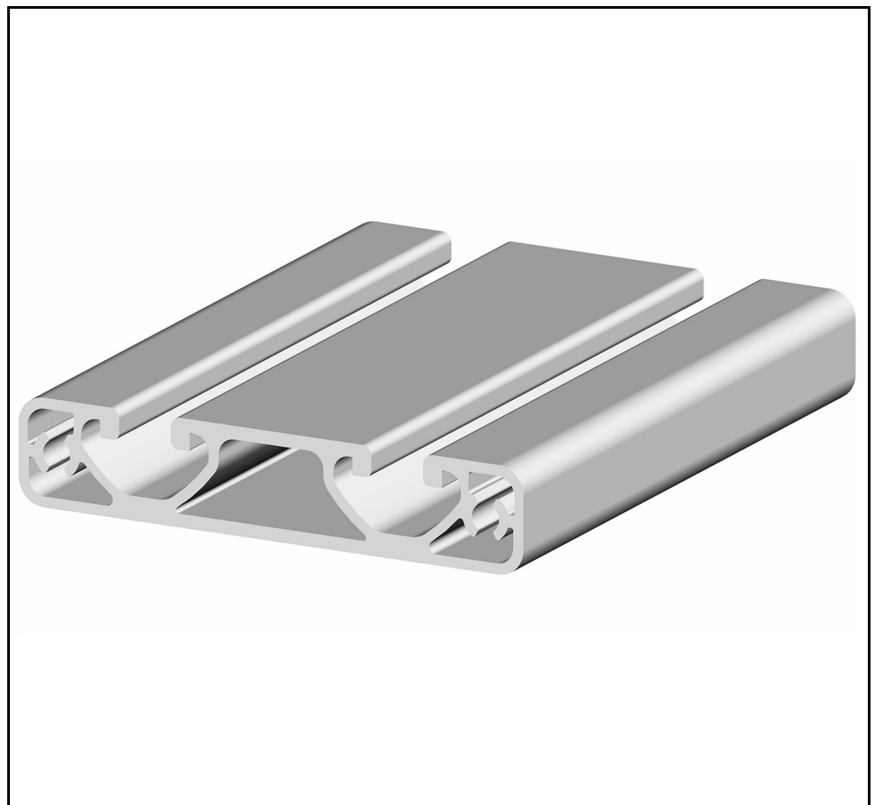

Features

- Light-weight aluminium alloy
- Suitable for cut to length applications
- Multiple profile sizes for a range of applications
- Compatible with support and connector accessories
- Groove size: 8mm
- Number of grooves: 2
- Structural element type: Strut profile

RS PRO Silver Aluminium Profile Strut, 80mm x 16mm

RS Stock No.: 187-3279

RS PRO Professionally Approved Products bring to you professional quality parts across all product categories. Our product range has been tested by engineers and provides a comparable quality to the leading brands without paying a premium price.

Product Description

The RS PRO Silver Aluminium Profile Strut offering strong, light-weight, easily interchangeable components in a variety of profile types. The modular system offers alloy struts available in 1m, 2m and 3m lengths with profiles from 20mm to 80mm. Compatible with a range of structural support and connector accessories, work benches, guarding and general enclosures, as well as many other workplace fixtures, are easy to construct and adapt to almost any application.

General Specifications

Strut Profile	80 mm x 16 mm
Structural Element Type	Strut Profile
Length	3000 mm
Groove Size	8 mm
Number of Grooves	2
Material	Aluminium
Colour	Silver
Product System	Series 2
Series	Profile 8