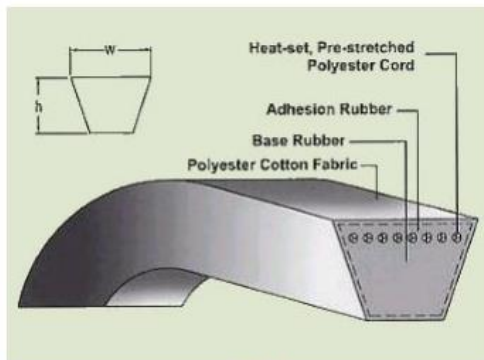

## A Section Classical Wrapped Vee Belts

to API 1B, RMA IP 20, DIN 2215, ISO 4184 & BS3790

| Dimensions<br>w x h (mm) | Min. Pulley<br>Diam.<br>PCD (mm) | Std. Belt<br>Lengths (mm) |
|--------------------------|----------------------------------|---------------------------|
| 13 x 8                   | 80                               | 540 - 4600                |

#### RS Z, A & B Section Belts

Special compounded stiff-yet-flex-crack resistant base

High modulus low stretch (hmls) polyester cords and length stabilisation process resulting in low stretch and maximum life

### Specifications:

|                          |             |
|--------------------------|-------------|
| Belt Section:            | A           |
| Height:                  | 8mm         |
| Length:                  | 1475mm      |
| Material:                | PET, Rubber |
| Minimum Pulley Diameter: | 80mm        |
| Top Width:               | 13mm        |