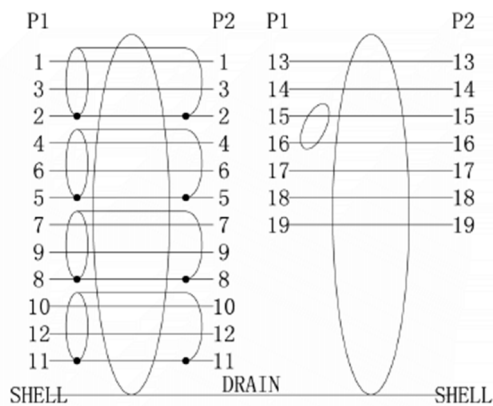

## RS PRO 15 cm DisplayPort Male to HDMI Female Adapter

Stock number: 182-8793

EN

Our RS PRO 5 metre DisplayPort to HDMI adapter comes with a latching, 20 pin male DP connector.

The connector hoods are made from black PVC and come with dust caps to protect the connectors. On top of the connector is the latch release and a strain relief on the end of the hood to support the cable.

HDMI is possibly the most common display connection on the market which can be found on devices ranging from PC's, Bluray players, games consoles and more.

9	DP TRANSPARENT DUST
8	DISPLAY PORT M ABS BOTTOM SHELL Color:Black
7	DisplayPort M ABS TOP SHELL Color:Black
6	φ 1.5 H.S.T 16mm Black
5	φ 2.0 H.S.T 10mm Black
4	φ 1.0 H.S.T 10mm Black
3	PVC 45P COLOR:BLACK
2	DP ( DP TO HDMI NXP) PCB+SMT+Soloder (shell nickel plated)
1	HDMI F TO F 30AWG Nickel plated color:Black L=0.31MM