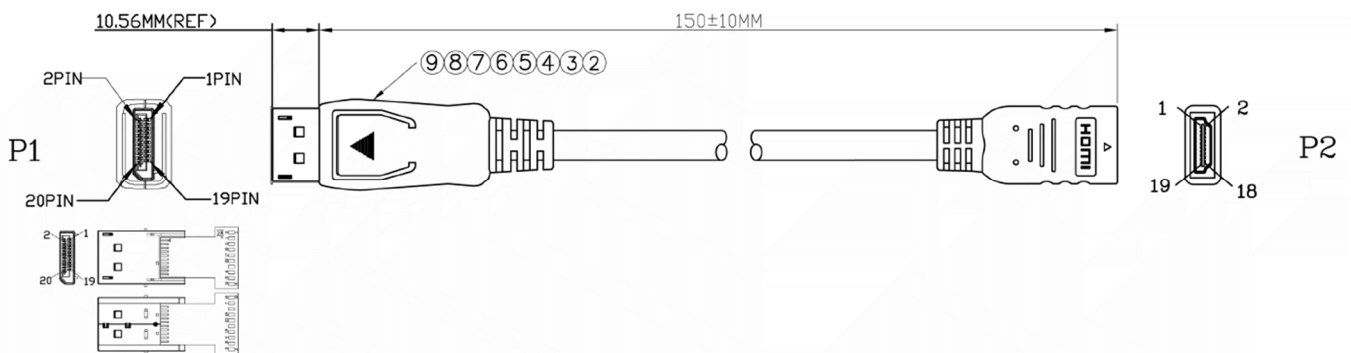

Datasheet

RS PRO 15 cm DisplayPort Male to HDMI Female Adapter

Stock number: 182-8793

EN

Our RS PRO 5 metre DisplayPort to HDMI adapter comes with a latching, 20 pin male DP connector.

The connector hoods are made from black PVC and come with dust caps to protect the connectors. On top of the connector is the latch release and a strain relief on the end of the hood to support the cable.

HDMI is possibly the most common display connection on the market which can be found on devices ranging from PC's, Bluray players, games consoles and more.