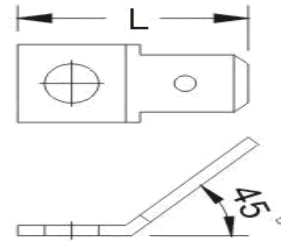

ENGLISH

Datasheet

RS Pro Male Terminals

Stock Number: 125-1985

ITEM NO.	NEMA TAB	DIMENSION inch(mm)			Q'TY BOX	
		STUD SIZE	W	L		
125-1985	.032X.250	#6	3.7	0.315	0.689	1000
	0.8X6.35			8.0	17.5	

LT: Loose Piece, Tin Plated

Terminal Material: Brass