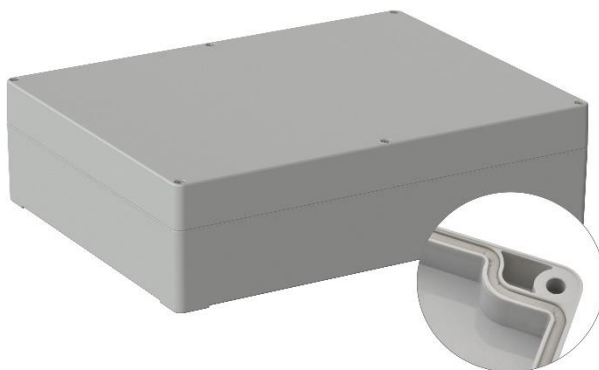

# RS PRO ABS Enclosure, Light Grey, IP65

Stock No: 201-0205

**Technical Specifications:**

Body Material	ABS
Length	300 mm
Width	230 mm
Height	85 mm
IP	IP65
Colour	Light Grey