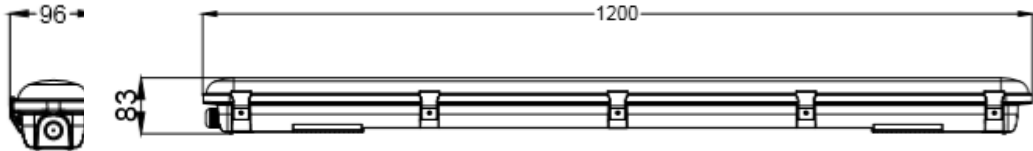

Datasheet

RS PRO LED Twin Weatherproof – 4ft

Stock No: 2105497

Model:	4' 55W 600mm Polycarbonate Weatherproof Twin IP65
Length	1200mm
Width	96mm
Height	83mm
Weight	11.3kg

Features & Benefits:

- Suitable for industrial and commercial applications
- Energy savings of up to 50%, compared to fluorescent fittings
- ENEC Approved Driver
- Wide Voltage range (100-240V), with built in low voltage protection device
- Operating temp of -25°C to +50°C
- Improved install design. 2-part fitting allows for quicker installation
- Supplied with tamper proof, stainless steel clips
- Compatible with besa box mounting.

Model:	4' 55W 600mm Polycarbonate Weatherproof Twin IP65
Operating Wattage	55W
Operating Voltage	100-240V 50-60Hz
Power Factor	≥0.9
Colour Temperature	6500K
Luminous Flux	6600Lm
Luminous Efficiency	120Lm/W
CRI	≥80
Lifespan	50,000 Hrs
IP rating	IP65
IK Rating	IK08