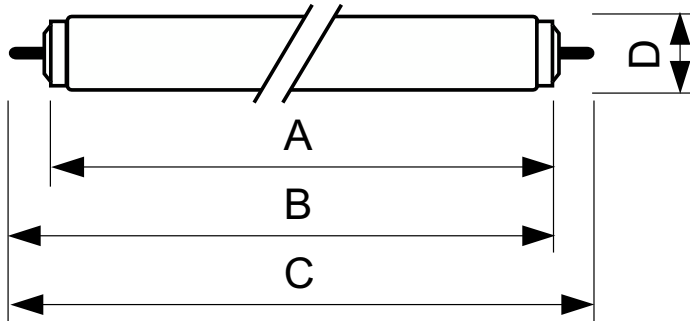

TL-X XL

TL-X XL 40W/33-640 SLV/25

The TL-X XL lamp (tube diameter 38 mm) has an extended lifetime and is fitted with an internal ignition strip for electromagnetic starterless operation or high-frequency non-preheat operation. In combination with a special lampholder, all possible sparking effects during ignition are eliminated. This lamp is used in flameproof and increased-safety luminaires for both indoor and outdoor applications, such as the (petro-)chemical industry, offshore, mines and any location where traces of explosive gases may be found.

Product data

General Information		Operating and Electrical	
Cap-Base	FA6 [FA6]	Power Consumption	40.0 W
Flux measurement reference	Sphere	Lamp Current (Nom)	0.430 A
Life to 50% Failures (Nom)	26,000 hour(s)	Voltage (Nom)	103 V
		Voltage (Nom)	103 V
Light Technical		Controls and Dimming	
Color Code	33-640	Dimmable	Yes
Luminous Flux	2,300 lumen		
Color Designation	Cool White (CW)	Mechanical and Housing	
Chromaticity Coordinate X (Nom)	0.38	Bulb Shape	T12 [38 mm (T12)]
Chromaticity Coordinate Y (Nom)	0.38		
Correlated Color Temperature (Nom)	4000 K	Approval and Application	
Luminous Efficacy (rated) (Nom)	58 lm/W	Energy Efficiency Class	G
Color rendering index (CRI)	60	Mercury (Hg) Content (Max)	12 mg

TL-X XL

Mercury (Hg) Content (Nom)	12.0 mg
Energy Consumption kWh/1000 h	40 kWh
EPREL Registration Number	423515
Product Data	
Full product code	871150026137340
Order product name	TL-X XL 40W/33-640 SLV/25
Order code	928037903332

Dimensional drawing

Product	D (max)	A (max)	B (max)	B (min)	C (max)
TL-X XL 40W/33-640 SLV/25	40.5 mm	1,183.5 mm	1,202 mm	1,198.5 mm	1,220.5 mm

Photometric data

Spectral Power Distribution Colour - TL-X XL 40W/33-640 SLV/25