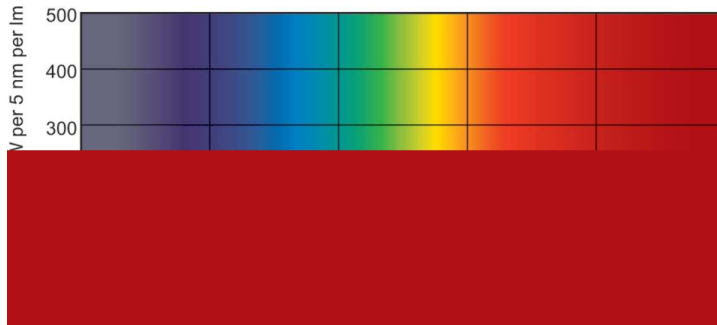

Product data

General Information		Operating and Electrical	
Cap-Base	FA6 [FA6]	Power Consumption	40.0 W
Flux measurement reference	Sphere	Lamp Current (Nom)	0.430 A
Life to 50% Failures (Nom)	26,000 hour(s)	Voltage (Nom)	103 V
		Voltage (Nom)	103 V
Light Technical		Controls and Dimming	
Color Code	33-640	Dimmable	Yes
Luminous Flux	2,300 lumen		
Color Designation	Cool White (CW)	Mechanical and Housing	
Chromaticity Coordinate X (Nom)	0.38	Bulb Shape	T12 [38 mm (T12)]
Chromaticity Coordinate Y (Nom)	0.38		
Correlated Color Temperature (Nom)	4000 K	Approval and Application	
Luminous Efficacy (rated) (Nom)	58 lm/W	Energy Efficiency Class	G
Color rendering index (CRI)	60	Mercury (Hg) Content (Max)	12 mg

TL-X XL

Mercury (Hg) Content (Nom)	12.0 mg
Energy Consumption kWh/1000 h	40 kWh
EPREL Registration Number	423515
Product Data	
Full product code	871150026137340
Order product name	TL-X XL 40W/33-640 SLV/25
Order code	928037903332

Dimensional drawing

Product	D (max)	A (max)	B (max)	B (min)	C (max)
TL-X XL 40W/33-640 SLV/25	40.5 mm	1,183.5 mm	1,202 mm	1,198.5 mm	1,220.5 mm

Photometric data

Spectral Power Distribution Colour - TL-X XL 40W/33-640 SLV/25