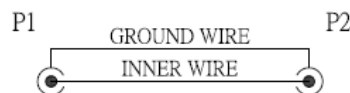

Datasheet

RS RCA Phono Cable Assembly 5m Male RCA to Male RCA

RS Stock number [742-4305](#)

L=1M/2M/3M/5M/10M
CABLE NO. CK06B (10*0.12*1C+28*0.12*1C OD:3mm)

TITLE: RCA PLUG TO RCA PLUG

WIRING:

Specifications

Connector A: Male RCA

Connector B: Male RCA

Length: 2m