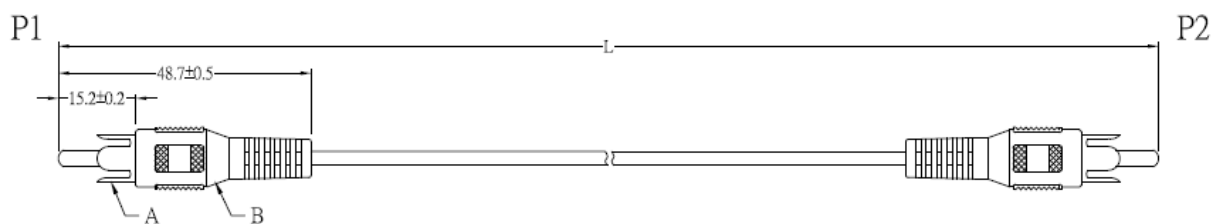

Datasheet

RS RCA Phono Cable Assembly 5m Male RCA to Male RCA

RS Stock number [742-4305](#)

L=1M/2M/3M/5M/10M
CABLE NO. CK06B (10*0.12*1C+28*0.12*1C OD:3mm)

TITLE: RCA PLUG TO RCA PLUG

WIRING:

Specifications

Connector A: Male RCA

Connector B: Male RCA

Length: 2m