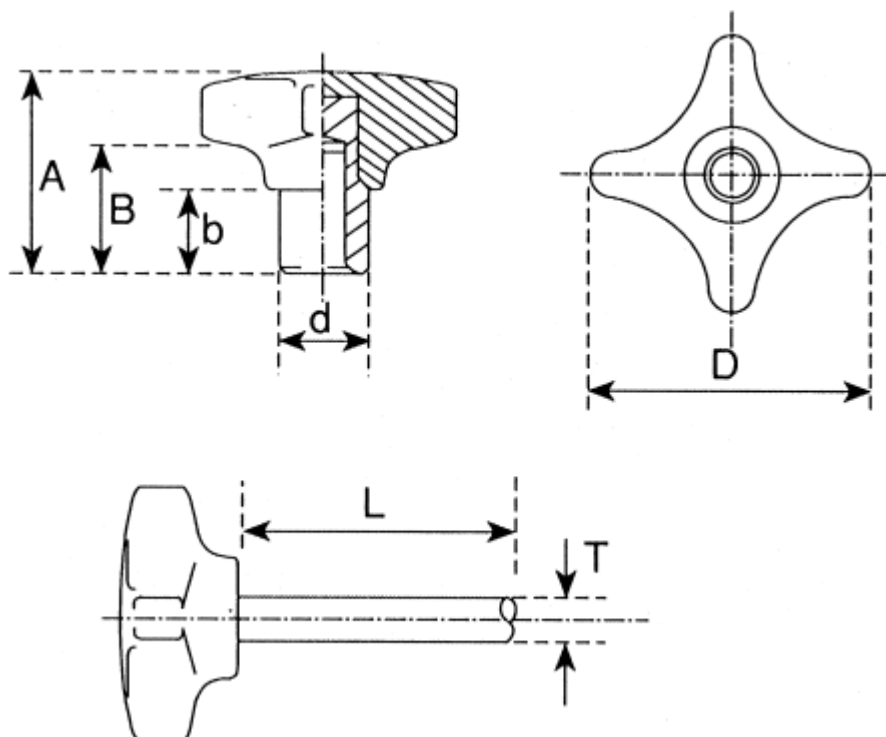

ENGLISH

Datasheet

Stock No: 686-632

RS Pro Black Phenolic Knob, M8 x 20

Standards
BS771

Product Details

Phenolic Cross Knobs

Wood filled phenolic knobs to BS771 with zinc plated steel threads and light alloy inserts and -30°C to + 140°C working range.

Specifications:

Thread	M8 x 20
Thread Diameter	M8
Thread Length	20mm
Knob Shape	4-Arm
Mounting Type	Threaded Stud
Knob Diameter	50mm
Body Material	Phenolic
Insert Material	Alloy
Colour	Black

Dimensions:

Dimensions (mm)					
Stock no	D	A	B	b	d
686-604	38	20	8	-	18
686-610	38	20	8	-	18
686-626	38	20	8	-	18
686-632	50	27	12	-	22
686-648	50	27	12	-	22
686-654	50	27	12	-	22