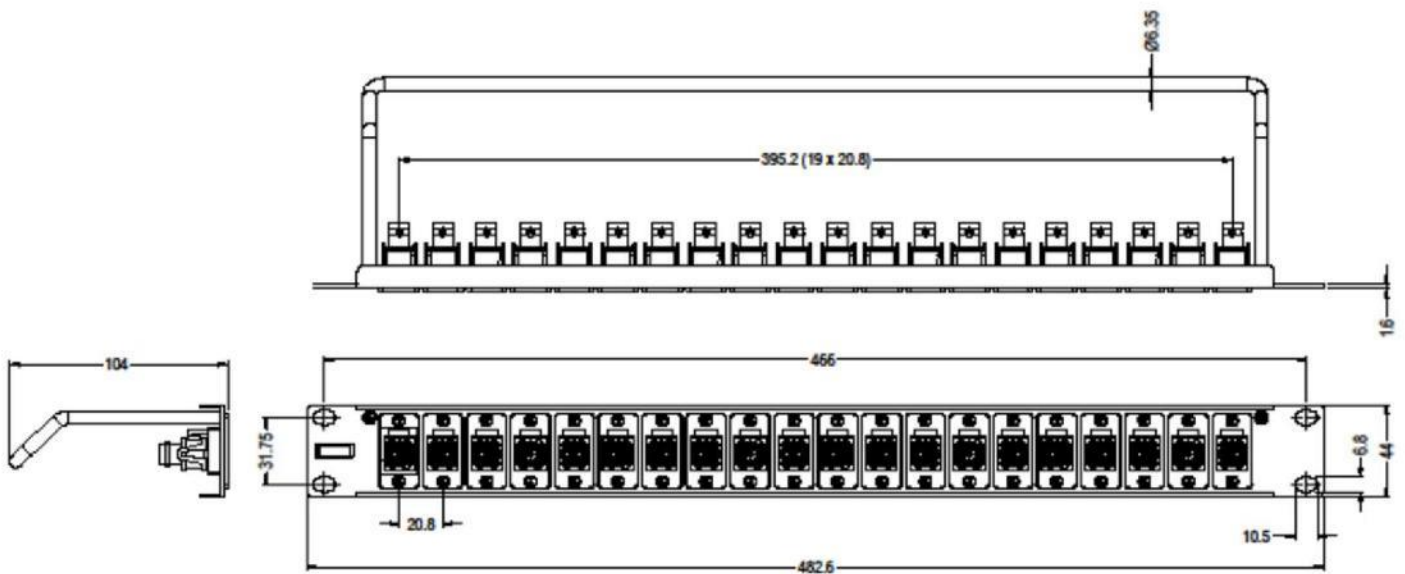

ENGLISH

Datasheet

RS PRO 1U 20 HOLE BNC LOADED SLIM PANEL

Stock No: 2522983, 2522985

20 rectangular holes with cable bar
Material: Steel, black powder coat finish.

VARIANTS

2522983- 1U LOADED SLIM PANEL 20 x 50 Ohm BNC

2522985- 1U LOADED SLIM PANEL 20 x 75 Ohm BNC