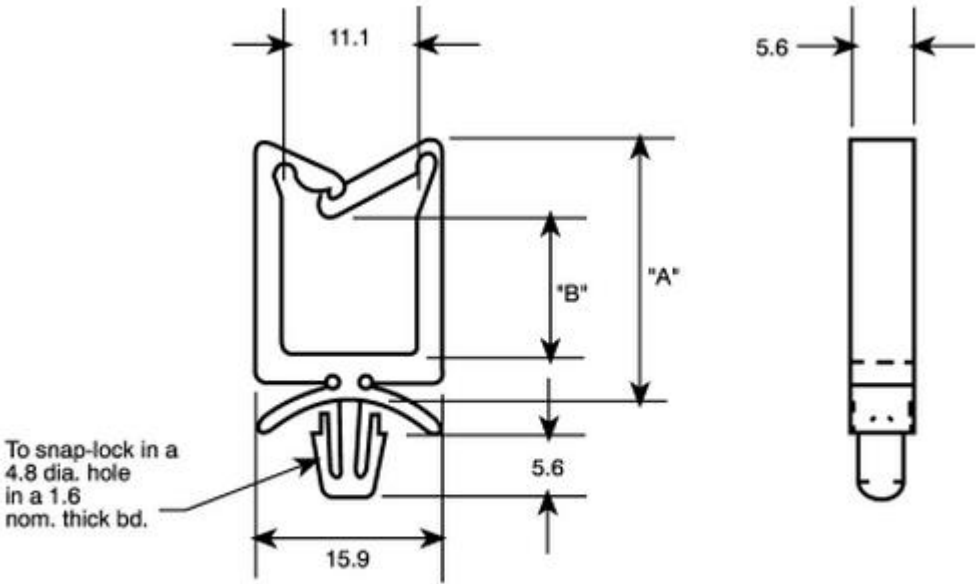

Datasheet

RS Cable Clamp

RS Stock number 479-572

Dimensions (mm)		
A	B	Stock No.
13.0	3.6	479-550
18.0	8.6	479-560
27.2	18.3	479-572
35.2	25.9	479-576

All dimensions in mm