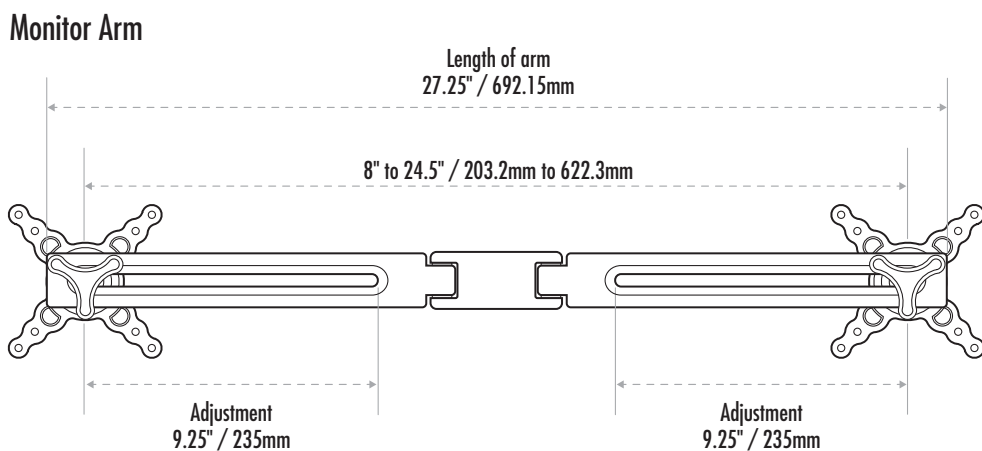

Lotus™ Sit-Stand Monitor Arms

Dual: Dimensions

Maximum Monitor Size: 26" / 66.04mm

Maximum Monitor Weight:
13lbs / 5.9kgs per monitor

Monitor Rotation: 180°

Monitor Pan: 180°

Monitor Tilt: 100°

VESA: 75 x75 / 100 x 100