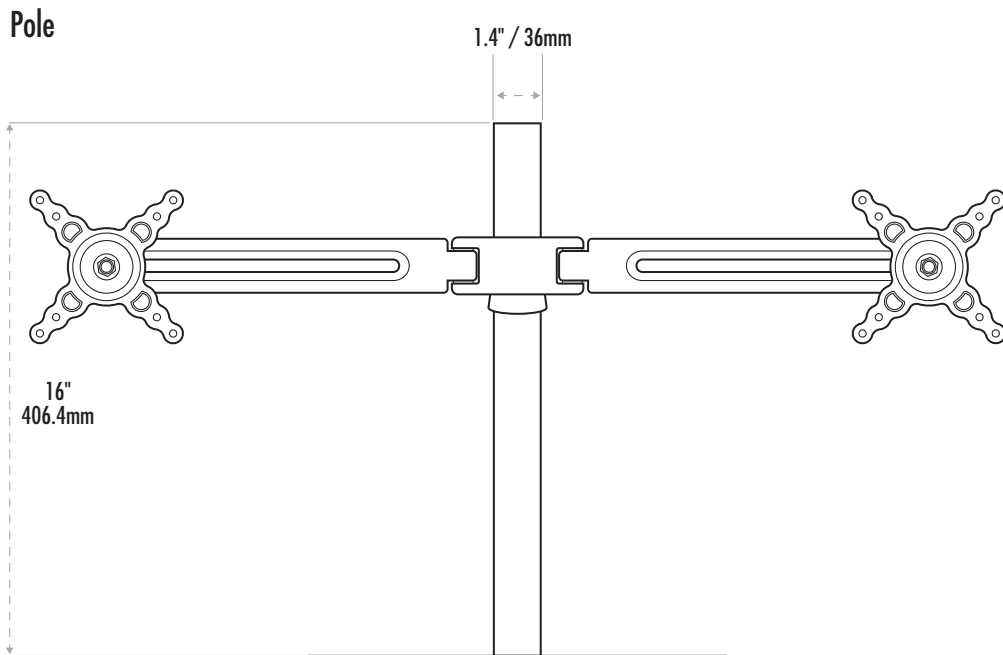

Lotus™ Sit-Stand Monitor Arms

Dual: Dimensions

Maximum Monitor Size: 26" / 66.04mm

Maximum Monitor Weight:
13lbs / 5.9kgs per monitor

Monitor Rotation: 180°

Monitor Pan: 180°

Monitor Tilt: 100°

VESA: 75 x75 / 100 x 100