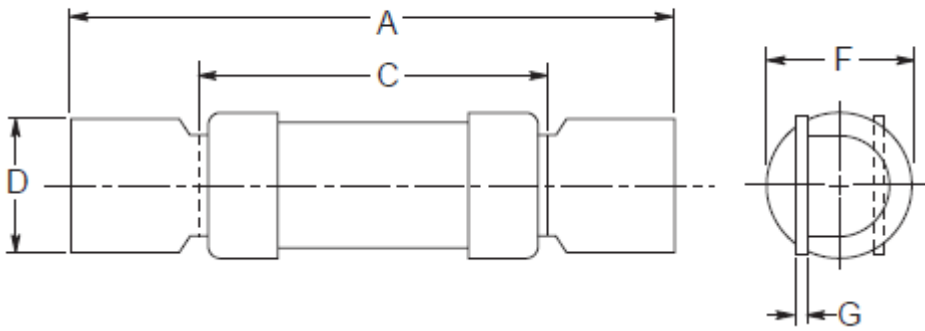

Datasheet

Industrial HRC Fuse

RS Stock number 521-2876

Dimensional Data:

Dimensions - mm

S/N	Amp Rating	Pre-arcing	Total @ 415V	Watts Loss	Rated Voltage (AC)	A	C	D	F	G
521-2810	2	0.8	1	0.5	240	47.0	23.0	12.7	12.0	0.8
521-2832	4	5.4	8	1	240	47.0	23.0	12.7	12.0	0.8
521-2848	6	15	22	1.6	240	47.0	23.0	12.7	12.0	0.8
521-2854	10	28	42	1.2	240	47.0	23.0	12.7	12.0	0.8
521-2860	16	160	250	1.5	240	47.0	23.0	12.7	12.0	0.8
521-2876	20	293	450	1.7	240	47.0	23.0	12.7	12.0	0.8

Time-Current Characteristic Curve (Full Size Curves Available)