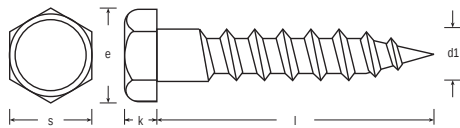

# Hexagon Head Coachscrew to DIN 571 Gr 4.8 Steel, Bright Zinc Plated

RS Stock No **825152**  
Size **M12 x 75**

d1	6mm	8mm	10mm	12mm
k	4	5.5	7	8
s	10	13	17	19
e min.	10.89	14.2	18.72	20.88