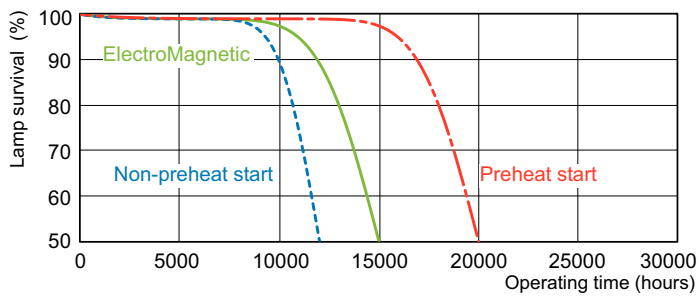

TL-D LIFEMAX Super 80

Dimensional drawing

TL-D 18W/840/GC

Product

TL-D 18W/840 1SL/25

Lifetime

LDLE_TL-D8G_0001-Life expectancy diagram

LDLE_TL-D8G_0002-Life expectancy diagram