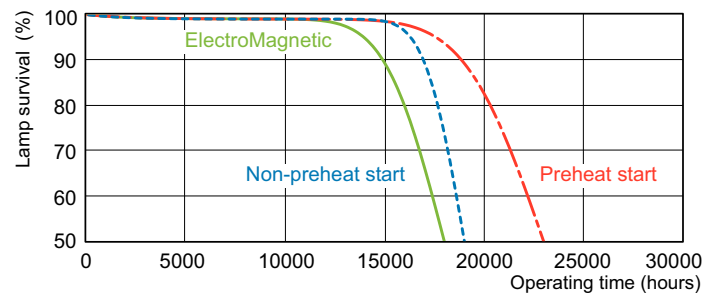

TL-D LIFEMAX Super 80

Dimensional drawing

TL-D 18W/840/GC

Product

TL-D 18W/840 1SL/25

Lifetime

LDLE_TL-D8G_0001-Life expectancy diagram

LDLE_TL-D8G_0002-Life expectancy diagram