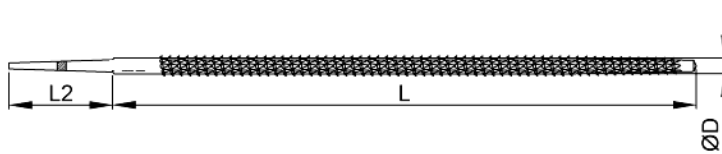

Datasheet

RS Pro Round Rasps

EN

Product feature:

- Rasps - used on wood, leather and similar soft materials for rapid stock removal
- High carbon content
- Rasp-cut surfaces
- Type of cut: Bastard

RS CODE NO	CODE NO	L-MM INCH	ØD mm	L2 mm	Type of cut	
1611509	J70-108RS	200 - 8"	8	55	1	74
1467343	J70-110RS	250 - 10"	10	60	1	139
1467344	J70-112RS	300 - 12"	12			1