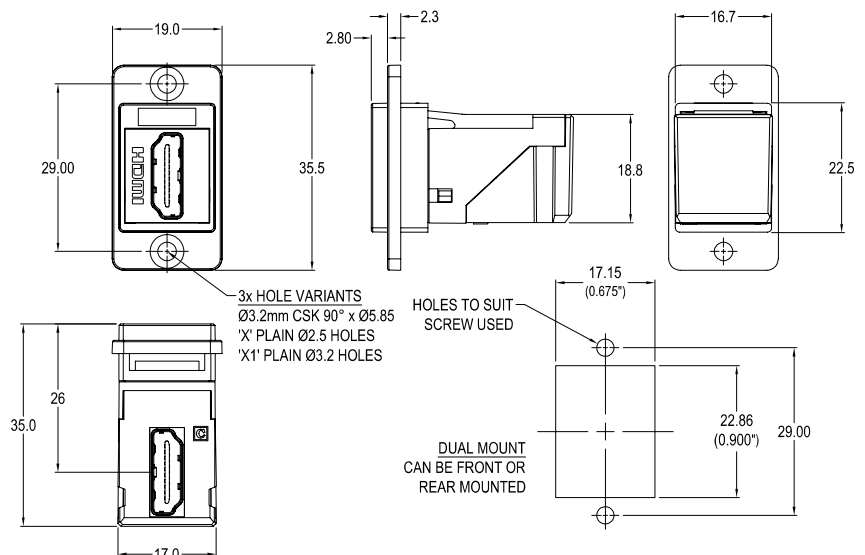

HDMI Connectors

Feedthrough, Right Angle

multicomp PRO

**RoHS
Compliant**

Features

- Feedthrough Features
- Fits standard rectangular cutout.
- Front or rear mounting through the panel.
- Various hole mounting options.
- No soldering or punch termination. Use standard cable for each connector style.
- Low rear profile.
- 90° or right angle rear cable entry.

Material

- Insert: ABS UL94-V2
- Plastic Frame: Polyamide UL94-V2
- Shell: Gold plated
- Contacts: Gold Plated

Diagram

Note: Functionality is affected by cable quality, length and cable wiring configuration.

Dimensions : Millimetres

Part Number Table

Description	Part Number
HDMI Connector, Dualslim, F-F, Black, Plastic Frame, CSK Holes	MP-CP30753

Important Notice : This data sheet and its contents (the "Information") belong to the members of the AVNET group of companies (the "Group") or are licensed to it. No licence is granted for the use of it other than for information purposes in connection with the products to which it relates. No licence of any intellectual property rights is granted. The Information is subject to change without notice and replaces all data sheets previously supplied. The Information supplied is believed to be accurate but the Group assumes no responsibility for its accuracy or completeness, any error in or omission from it or for any use made of it. Users of this data sheet should check for themselves the Information and the suitability of the products for their purpose and not make any assumptions based on information included or omitted. Liability for loss or damage resulting from any reliance on the Information or use of it (including liability resulting from negligence or where the Group was aware of the possibility of such loss or damage arising) is excluded. This will not operate to limit or restrict the Group's liability for death or personal injury resulting from its negligence. Multicomp Pro is the registered trademark of Premier Farnell Limited 2019.