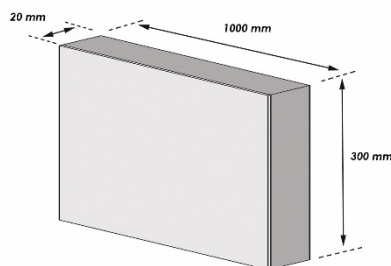

Specifications:

- Wall protection adhesive foam
- Absorbs impacts
- Resists to grease and petroleum products and acids
- Easy to install
- Double sided adhesive for fixing