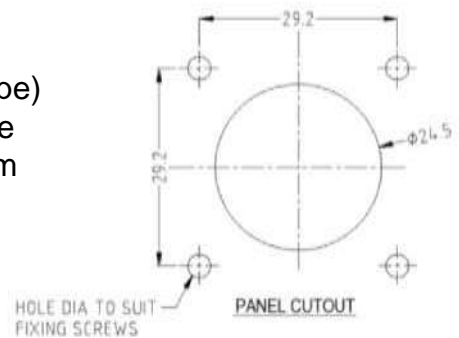

8 Pole Chassis Socket (Round Type)
Dimensions: 51 x 51 x 33mm

Part No: RS1285