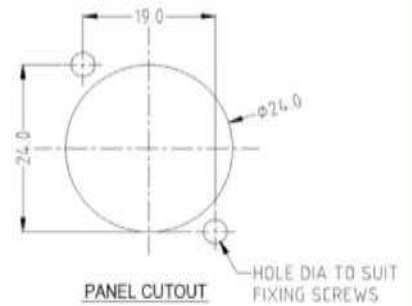

4 Pole Cable Socket with PVC  
Cable Grommet. Blue nut is  
standard. Dimensions: 28 x 28 x  
93mm **Part No. RS1255**

Insertion Force: 10-80N Minimum

Life:  $\geq 2000$

[rspro.com](http://rspro.com)

**4 Pole Chassis Socket**

Compatible with all previous 4 Pole Plugs  
Dimensions: 24 x 24 x 33mm

**Part No:** **RS1270** with CSK Hole  
**RS1270X** with Plain Hole

**4 Pole Chassis Socket (Large Square Type)**  
Compatible with all previous 4 Pole Plugs  
Dimensions: 40 x 40 x 33mm

**Part No: RS1275**

**4 Pole Chassis Socket (Round Type)**  
Compatible with all previous 4 Pole Plugs  
Dimensions: 50 x 50 x 33mm