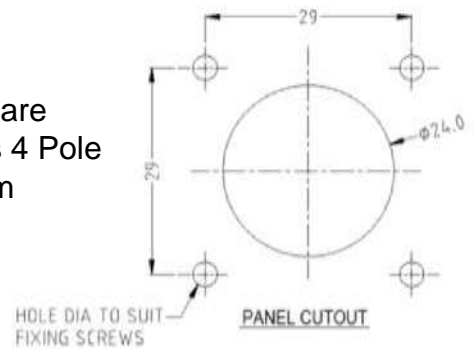

Insertion Force: 10-80N Minimum

Life:  $\geq 2000$

[rspro.com](http://rspro.com)

**4 Pole Chassis Socket**

Compatible with all previous 4 Pole Plugs  
Dimensions: 24 x 24 x 33mm

**Part No:** **RS1270** with CSK Hole  
**RS1270X** with Plain Hole

**4 Pole Chassis Socket (Large Square Type)**  
Compatible with all previous 4 Pole Plugs  
Dimensions: 40 x 40 x 33mm

**Part No: RS1275**

**4 Pole Chassis Socket (Round Type)**  
Compatible with all previous 4 Pole Plugs  
Dimensions: 50 x 50 x 33mm