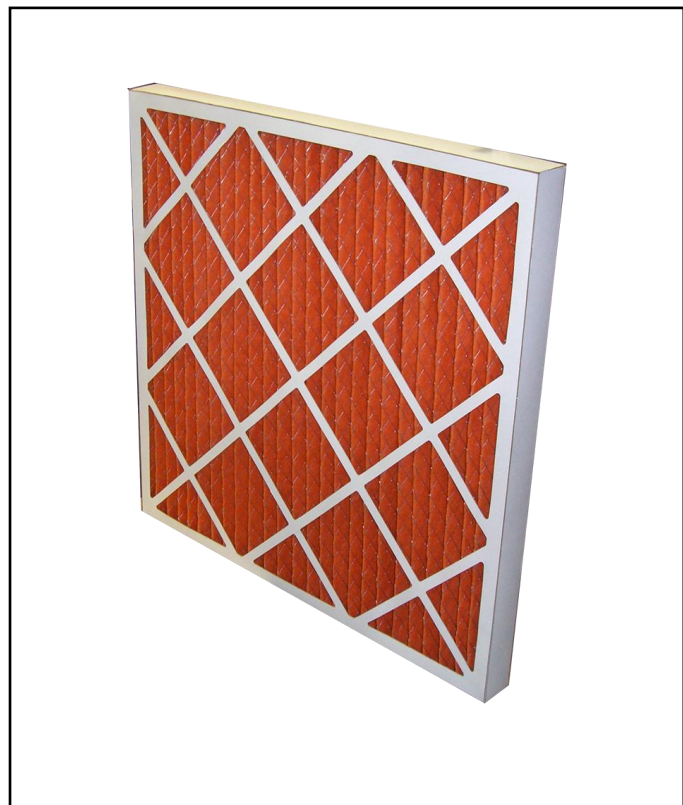

FEATURES

- Water Resistant Frame
- Strong Media Support mesh
- Hydrophobic Filter media

RS PRO Vline Gold 24x12x2 (metric)

RS Stock No.: 2560547

RS Professionally Approved Products bring to you professional quality parts across all product categories. Our product range has been tested by engineers and provides a comparable quality to the leading brands without paying a premium price.

Product Description

This Super Capacity pleated panel filter is designed to operate under the most testing of conditions. The especially formulated media offers higher filtration efficiencies than other types in its class whilst the extra high pleat count delivers outstanding filter life, and the blended cotton / polyester filter media has 100% mechanical filtration properties. This filter uses a heavier grade media to deliver a higher filter efficiency.