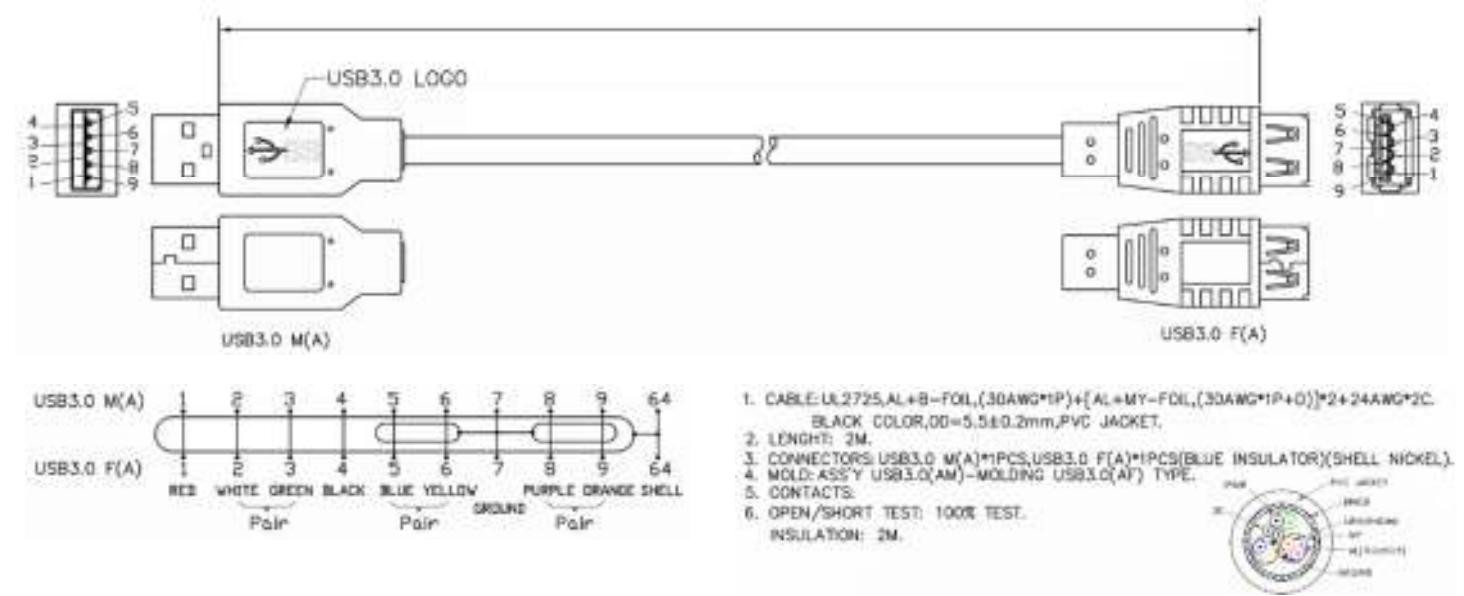

Datasheet

RS PRO 1m USB 3.0 A Male - A Female Extension Cable - Blue

Stock number: 182-8912

EN

The RS PRO 1 metre USB version 3.0 A male to A female cable has a blue PVC jacket and connector hoods. The cable flex has copper wire conductors and drain wire, with an aluminium braid, foil shielding and has an outer diameter of 5.5mm.

The connectors are nickel and have a strain relief to help avoid the cable splitting around the edge of the boot. USB A male to A female cables are used to extend shorter cables when extra length is needed.

USB extension are used to extend short USB cables. The A male connector plugs into the A female socket on the PC, the A male connector on the cable that needs extending plugs into the female connector on the extension cable.