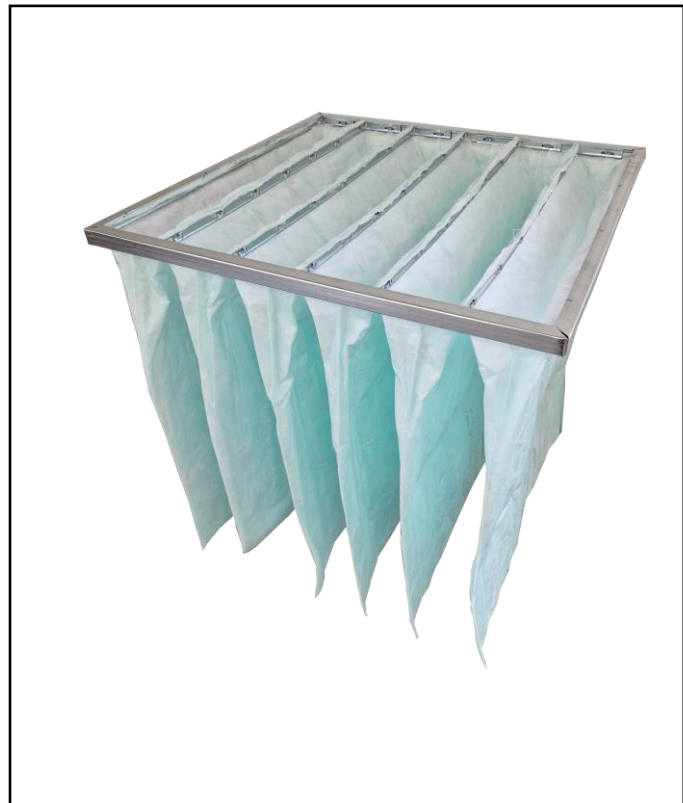

FEATURES

- 100% Polyester Filter Media
- Dual-Layer Media
- Conical Stitched Pockets for optimal airflow
- Rolled Safety Edge to Frame
- Hydrophobic Media
- Fire Retardant
- Low Price
- ePM10 Filter

RS PRO Ecoflow M6 Filter 20 X 24 X 24

RS Stock No.: 2551137

RS Professionally Approved Products bring to you professional quality parts across all product categories. Our product range has been tested by engineers and provides a comparable quality to the leading brands without paying a premium price.