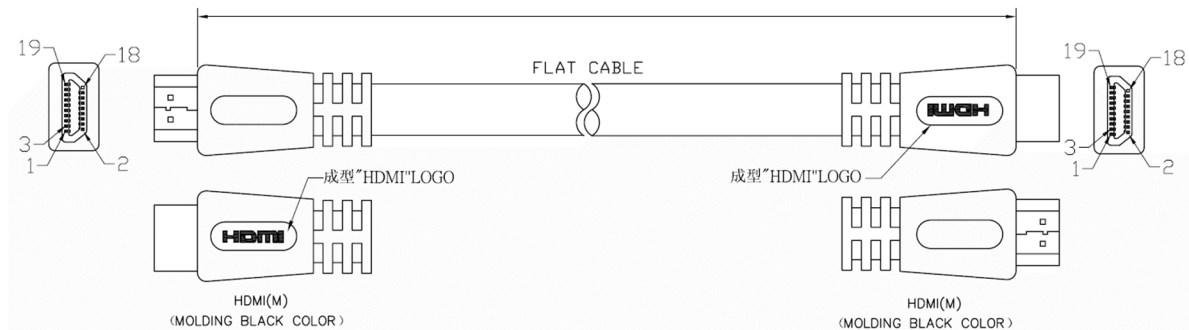

Datasheet

RS PRO 10mtr HDMI M-M High Speed with Ethernet Cable – Flat Cable

Stock number: 182-8577

EN

The RSPRO 10 metre male to male HDMI cable which has a white PVC jack and an outer diameter of 6mm. The connectors have a gold flash covering to prevent corrosion.

The connector hoods are also made of white PVC and have a strain relief to prevent the jacket splitting around the boot.

The for flex for this cable is flat which makes it perfect for installing into walls.

HDMI is possibly the most common display connection on the market which can be found on devices ranging from PC's, Bluray players, games consoles and more.