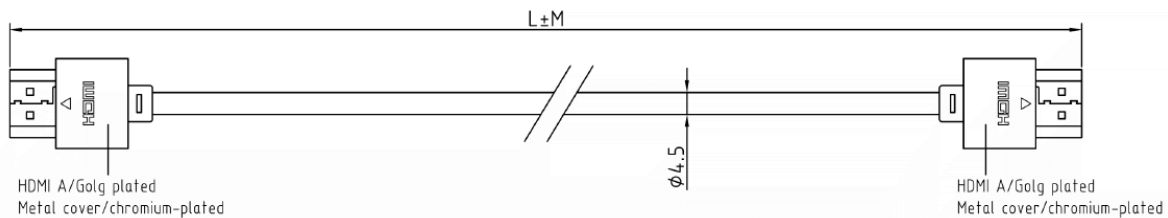

Datasheet

RS PRO 1mtr HDMI Male to Male High Speed with Ethernet Slim Cable – Black – 5 Pack

Stock number: 2513271

EN

The RSPRO 1 metre HDMI male to male slim cable which has a black PVC jack and an outer diameter of 4.5mm. The cable flex is made from 32awg which makes these cables extremely flexible while still delivering a quality image.

The connectors have a gold plated covering to prevent corrosion and the hoods are plated with Chromium which makes them very durable.

HDMI is possibly the most common display connection on the market which can be found on devices ranging from PC's, Bluray players, games consoles and more.

HDMI V1.4	Signal Assignment	HDMI V1.4
1		1
2		2
3		3
4		4
5		5
6		6
7		7
8		8
9		9
10		10
11		11
12		12
14		14
17		17
19		19
13	CEC	13
15	SCL	15
16	SDA	16
18	+5 Volts Power	18
shell		shell

- HDMI CABLE V1.4 WIRE GAUGE:
32AWG[1P×(0.2mm BC+FPE)+D+AL]×5P
+(0.2mm BC+HDPE)×4C+AL+D+BLACK PVC4.5MM
- HOOD: METAL HOUSING TYPE, CHROMIUM PLATED
HDMI A TYPE, GOLD PLATED
- CABLE ELECTRICAL TEST:
100% OPEN SHORT & MISS WIRE TEST.