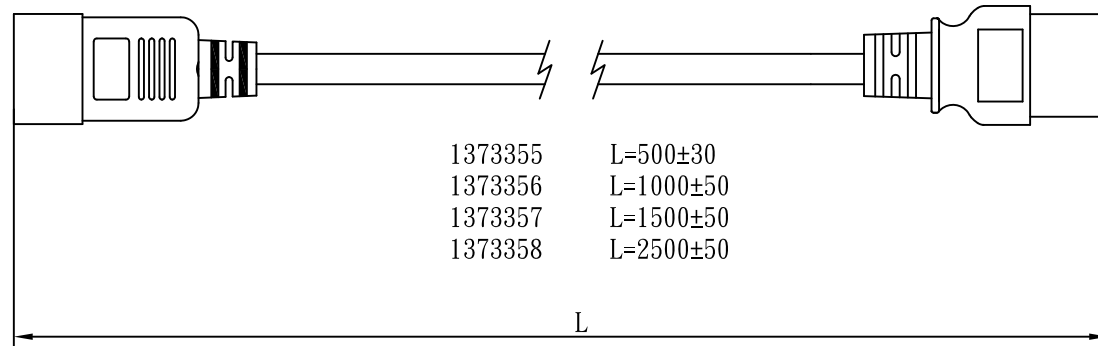

MARKING:

MARKING:

WIRING COLOR:

E: Yellow/Green
N: Blue
L: Brown

LENGED ON CORD: (E06-14)

I-SHENG SGIS <VDE> KEMA-KEUR <VDE> △ CEBC 809 IEMMEQU H05VV-F 3G 1.5mm² 300/500V -LF- CE

No	BOM ITEM	Q' TY	P/N
1	97606-1 TERMINAL	2 pcs	BBN97606
2	97607-1 TERMINAL	1 pcs	BBN97607
3	IS-018 INNER BODY(BLACK)	1 pcs	MP020S12
4	PVC 45P (SA87, IS-018)	30 g	RPP04512
5	98739PS-0 BLADE	3 pcs	BBP98739
6	IS-16 INNER BODY(BLACK)	1 set	MI016S12
7	PVC 45P (SA87, IS-16B)	30 g	RPP04512
8	PE TIE (BLACK, 8 inch)	1 pcs	KBB10008
9	PE BAG(120*290)	1 pcs	KPR11000
10	LABEL(45*25)	1 pcs	

NOTE:1. CORD 128
2. CONTENT 137335X

CABLE	H05VV-F 3G 1.5 DENT PRINT CT-12(BLACK)				
PLUG	IS-018 + IS-16B	LENGTH	L	UNIT	mm
CLIENT	NAME	First connectivity	N/W	UNIT	kg
	P/N	137335X	SG DWG	SR-172524-9	VER. A