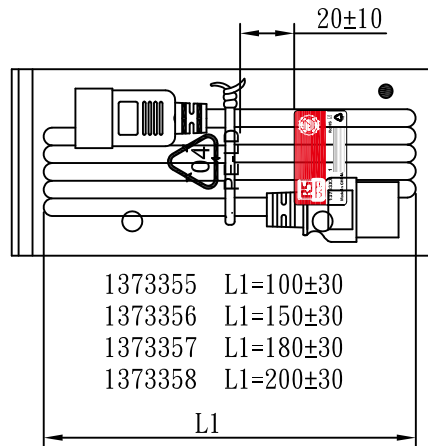

MARKING:

MARKING:

WIRING COLOR:

E: Yellow/Green
N: Blue
L: Brown

LENGED ON CORD: (E06-14)

I-SHENG SGIS <VDE> KEMA-KEUR <VDE> △ CEBC 809 IEMMEQU H05VV-F 3G 1.5mm² 300/500V -LF- CE

No	BOM ITEM	Q' TY	P/N
1	97606-1 TERMINAL	2 pcs	BBN97606
2	97607-1 TERMINAL	1 pcs	BBN97607
3	IS-018 INNER BODY(BLACK)	1 pcs	MP020S12
4	PVC 45P (SA87, IS-018)	30 g	RPP04512
5	98739PS-0 BLADE	3 pcs	BBP98739
6	IS-16 INNER BODY(BLACK)	1 set	MI016S12
7	PVC 45P (SA87, IS-16B)	30 g	RPP04512
8	PE TIE (BLACK, 8 inch)	1 pcs	KBB10008
9	PE BAG(120*290)	1 pcs	KPR11000
10	LABEL(45*25)	1 pcs	

NOTE:1. CORD 128
2. CONTENT 137335X

CABLE	H05VV-F 3G 1.5 DENT PRINT CT-12(BLACK)				
PLUG	IS-018 + IS-16B	LENGTH	L	UNIT	mm
CLIENT	NAME	First connectivity	N/W	UNIT	kg
	P/N	137335X	SG DWG	SR-172524-9	VER. A