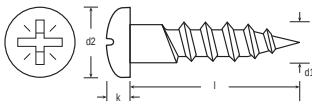

# Recessed Round Stainless Steel A2-304 Woodscrew to DIN 7996

RS Stock No **4833012**  
Size **3.5 x 20mm**

d1	(No. 4) 3.0mm	(No. 6) 3.5mm	(No. 8) 4.0mm	(No. 10) 5.0mm	(No. 12) 5.5mm
d2	6	7	8	10	11
k	2.1	2.35	2.8	3.5	3.8
Recess No.	1	2	2	2	3

Please view our full range listing below

RS Stock No	Size (mm)
4833012	3.5 x 20
4833220	4.0 x 25
1443517	4.0 x 30
4833236	4.0 x 40
1443518	4.0 x 50
1443519	5.0 x 25
1443520	5.0 x 30
4833242	5.0 x 40
1443521	5.0 x 50
1443522	5.0 x 65
1443523	5.0 x 75