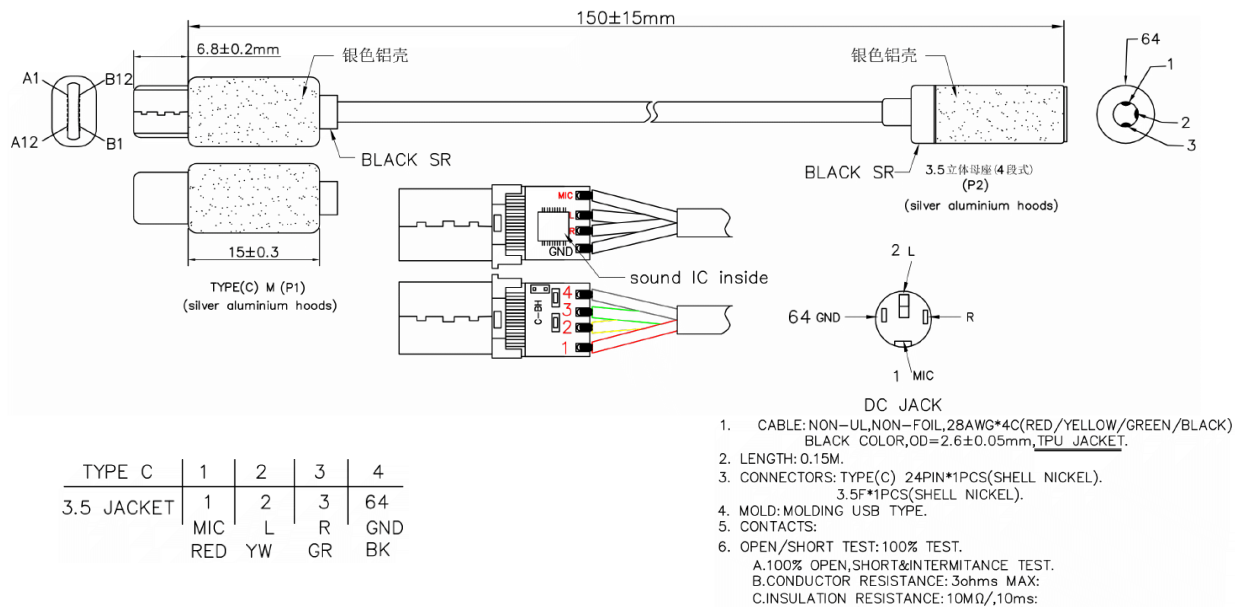

Datasheet

RS PRO 15cm Active USB Type C Male - 3.5mm Stereo Female Black Adaptor

Stock number: 195-4877

EN

The RS-PRO USB type C (male) to two USB type C (female) adapter allows you to charge your device while using the USB type C port.

With a trend in the mobile device industry of only having a USB type C port with no 3.5mm audio socket growing, adaptors such as this can add functionality to your device.

Our adaptor supports max 192KHz sampling rate, has audio jack detection with auto-switch and has an internal sound chip.