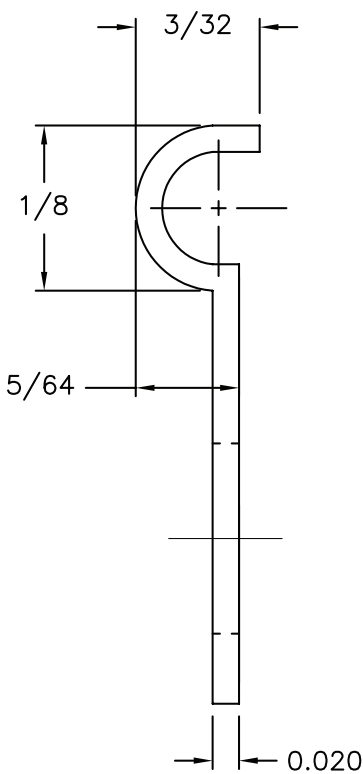

Specifications

Material : 0.02 Brass
 Finish : Matte-Tin
 Accessory Type : Cable Clamp
 Clip Style : P Clip

Part Number Table

Description	Part Number
Cable Clamp	116-MT

Important Notice : This data sheet and its contents (the "Information") belong to the members of the Premier Farnell group of companies (the "Group") or are licensed to it. No licence is granted for the use of it other than for information purposes in connection with the products to which it relates. No licence of any intellectual property rights is granted. The Information is subject to change without notice and replaces all data sheets previously supplied. The Information supplied is believed to be accurate but the Group assumes no responsibility for its accuracy or completeness, any error in or omission from it or for any use made of it. Users of this data sheet should check for themselves the Information and the suitability of the products for their purpose and not make any assumptions based on information included or omitted. Liability for loss or damage resulting from any reliance on the Information or use of it (including liability resulting from negligence or where the Group was aware of the possibility of such loss or damage arising) is excluded. This will not operate to limit or restrict the Group's liability for death or personal injury resulting from its negligence. pro-POWER is the registered trademark of the Group. © Premier Farnell plc 2012.