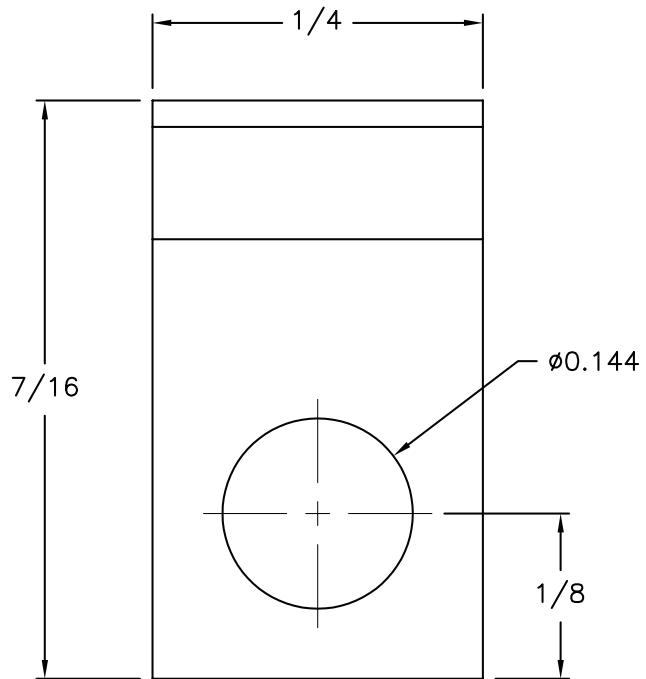

Specifications

Material : 0.02 Brass
 Finish : Matte-Tin
 Accessory Type : Cable Clamp
 Clip Style : P Clip

Part Number Table

Description	Part Number
Cable Clamp	116-MT

Important Notice : This data sheet and its contents (the "Information") belong to the members of the Premier Farnell group of companies (the "Group") or are licensed to it. No licence is granted for the use of it other than for information purposes in connection with the products to which it relates. No licence of any intellectual property rights is granted. The Information is subject to change without notice and replaces all data sheets previously supplied. The Information supplied is believed to be accurate but the Group assumes no responsibility for its accuracy or completeness, any error in or omission from it or for any use made of it. Users of this data sheet should check for themselves the Information and the suitability of the products for their purpose and not make any assumptions based on information included or omitted. Liability for loss or damage resulting from any reliance on the Information or use of it (including liability resulting from negligence or where the Group was aware of the possibility of such loss or damage arising) is excluded. This will not operate to limit or restrict the Group's liability for death or personal injury resulting from its negligence. pro-POWER is the registered trademark of the Group. © Premier Farnell plc 2012.