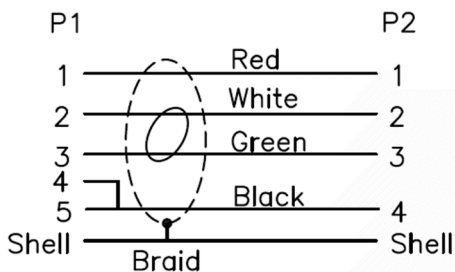

## RS PRO 15cm Micro B 5 Pin – USB A Female On-The-Go Cable - Black

Stock number: 182-8834

EN

The RS PRO 15cm micro USB B male to USB A female On-The-Go cable has a black PVC jacket and connector hoods. The cable flex has copper wire conductors and drain wire, with an aluminium braid, foil shielding and has an outer diameter of 4.5mm.

The connectors are nickel and have a strain relief to help avoid the cable splitting around the edge of the boot.

USB micro B ports are commonly found on portable devices such as phones, cameras and portable hard disks. USB On-The-Go allows you to connect devices such as mouse & keyboard to a mobile device such as phone or tablet.

5	45P Black PVC
4	LDPE
3	Micro USB(B)M black PLUG shell nickel pin G/F
2	USB(A)F white PLUG shell nickel pin G/F
1	UL2725 28AWG*1P+24AWG*2C+AEB USB2.0 OD:4.5MM Jacket PVC color:black

RoHS / REACH / CE