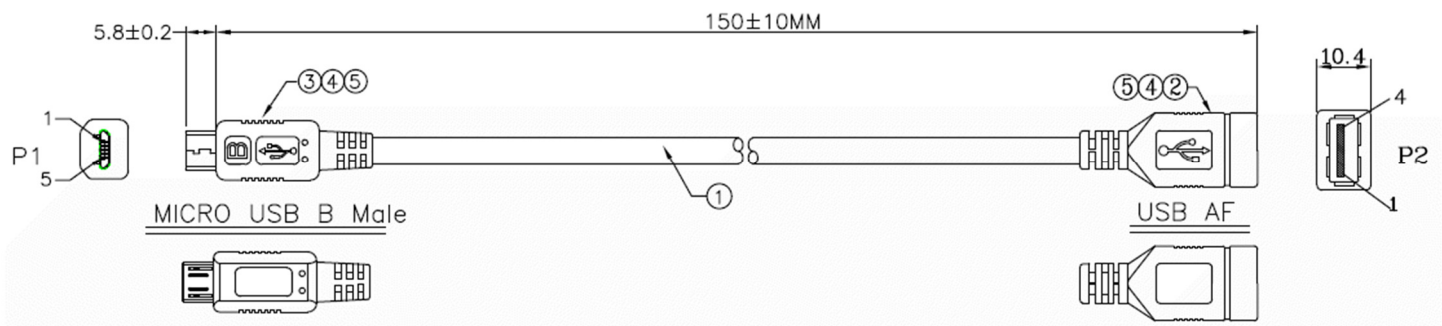

## RS PRO 15cm Micro B 5 Pin – USB A Female On-The-Go Cable - Black

Stock number: 182-8834

EN

The RS PRO 15cm micro USB B male to USB A female On-The-Go cable has a black PVC jacket and connector hoods. The cable flex has copper wire conductors and drain wire, with an aluminium braid, foil shielding and has an outer diameter of 4.5mm.

The connectors are nickel and have a strain relief to help avoid the cable splitting around the edge of the boot.

USB micro B ports are commonly found on portable devices such as phones, cameras and portable hard disks. USB On-The-Go allows you to connect devices such as mouse & keyboard to a mobile device such as phone or tablet.

5	45P Black PVC
4	LDPE
3	Micro USB(B)M black PLUG shell nickel pin G/F
2	USB(A)F white PLUG shell nickel pin G/F
1	UL2725 28AWG*1P+24AWG*2C+AEB USB2.0 OD:4.5MM Jacket PVC color:black

RoHS / REACH / CE