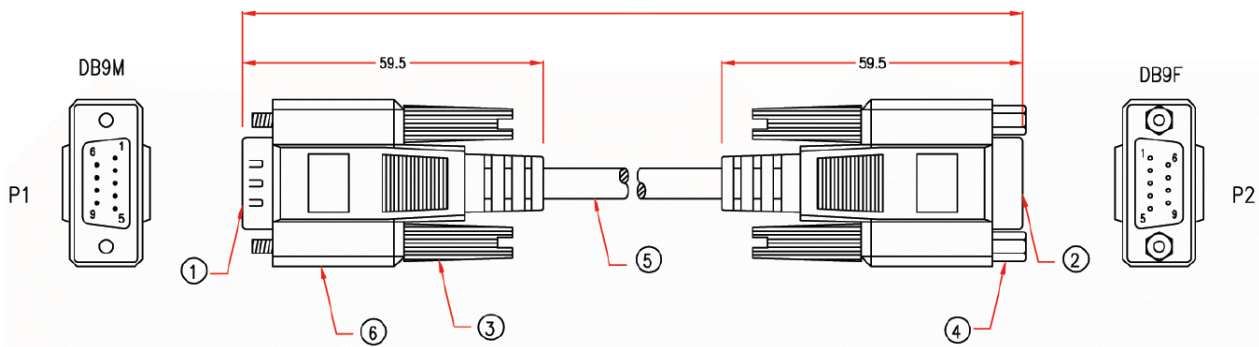

Datasheet

RS PRO 3m D9 Way Male to D9 Way Female Straight Through Cable

Stock number: 2406338

EN

Our RS PRO 3m D9 male to D9 female is wire pin to pin has a black PVC cable flex.

The connector hoods are made from grey PVC and have a strain relief on the end of the hood to support the cable and to stop the cable from splitting around the hood. The female connector also has hex nuts to secure the cable when connected.

The cable flex has an outer diameter of 5mm and 28awg, the connectors have gold flash pins to help stop corrosion.

The cable can be used to extend serial cables.

| P1 | P2 |
|--------|--------|
| 1 | 1 |
| 2 | 2 |
| 3 | 3 |
| 4 | 4 |
| 5 | 5 |
| 6 | 6 |
| 7 | 7 |
| 8 | 8 |
| 9 | 9 |
| SHIELD | SHIELD |