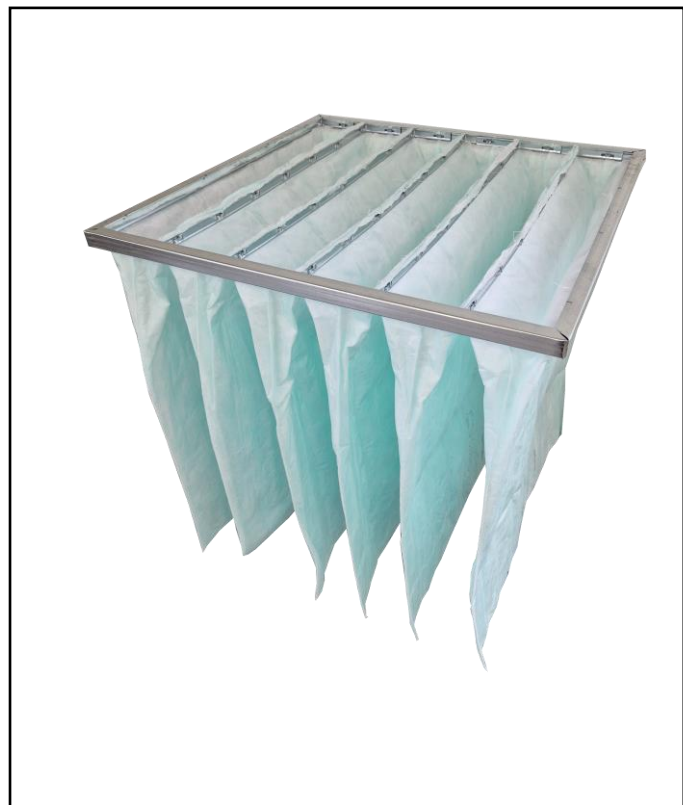

## FEATURES

- 100% Polyester Filter Media
- Dual-Layer Media
- Conical Stitched Pockets for optimal airflow
- Rolled Safety Edge to Frame
- Hydrophobic Media
- Fire Retardant
- Low Price
- ePM10 Filter

## RS PRO Ecoflow M6 Filter 12 X 24 X 15

RS Stock No.: 2551107

RS Professionally Approved Products bring to you professional quality parts across all product categories. Our product range has been tested by engineers and provides a comparable quality to the leading brands without paying a premium price.

## Product Description

The Ecoflow, fire rated range of bag filters are used widely in government buildings, hospitals and other sensitive areas. This grade of filter is suitable for air condition to offices, theatres, computer rooms and spray booths.

## General Specifications

Filter Size Actual HxWxD (mm)	287 x 592 x 360 mm
Header Depth	25 mm
Number of Pockets	6
Grade EN779:2012	M6
Filter Class ISO 16890	ePM10 > 70%
Rated Capacity	630 m <sup>3</sup> /hr
Energy Rating	E
Initial Pressure Drop	55 Pa
Final Pressure Drop*	155 Pa
*Final Recommended Pressure Drop to EN13053:2019	
Maximum Operating Temperature 80C	