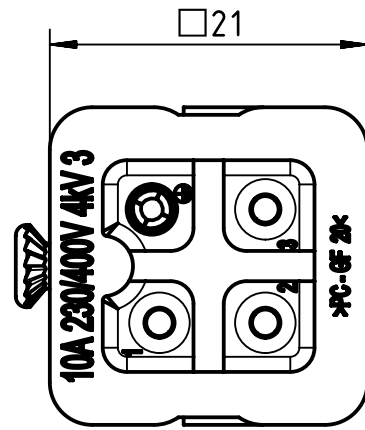

1 2 3 4 5 6

A

B

C

D

countersunk screw M3x6-4,8
enclosed separately

	FREE SIZE TOL':			TITLE		REV.
				RS Pro 3A insert 3 contacts+PE, female		A
	DRAWN BY	Limei.L	2018.3.15	SIZE	PART NUMBER	
	CHECKED BY	Andy.Y	2018.3.15		A4	1715721
APPROVED BY	Steven.W	2018.3.15	SCALE 2:1	MATERIAL:		SHEET
						1 OF 1
						UNIT: mm