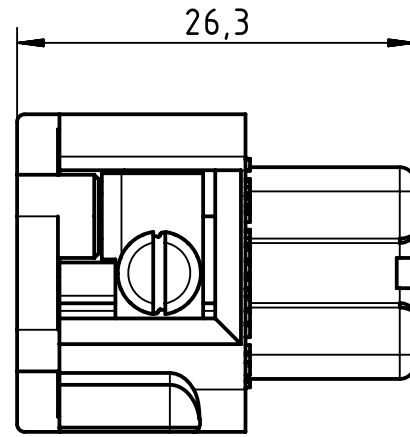

1 2 3 4 5 6

A

B

C

D

countersunk screw M3x6-4,8
enclosed separately

	FREE SIZE TOL':			TITLE		REV.
				RS Pro 3A insert 3 contacts+PE, female		A
	DRAWN BY	Limei.L	2018.3.15	SIZE	PART NUMBER	
	CHECKED BY	Andy.Y	2018.3.15		A4	1715721
APPROVED BY	Steven.W	2018.3.15	SCALE 2:1	MATERIAL:		SHEET
						1 OF 1
						UNIT: mm