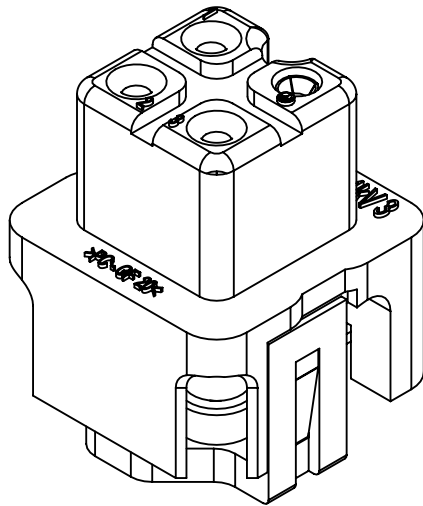

1 2 3 4 5 6

A

B

C

D

countersunk screw M3x6-4,8
enclosed separately

	FREE SIZE TOL':			TITLE		REV.
				RS Pro 3A insert 3 contacts+PE, female		A
	DRAWN BY	Limei.L	2018.3.15	SIZE	PART NUMBER	
	CHECKED BY	Andy.Y	2018.3.15		A4	1715721
APPROVED BY	Steven.W	2018.3.15	SCALE 2:1	MATERIAL:		SHEET
						1 OF 1
						UNIT: mm