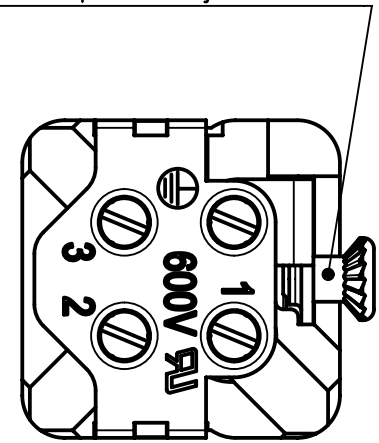

1 2 3 4 5 6

A

B

C

D

countersunk screw M3x6-4,8
enclosed separately

	FREE SIZE TOL':			TITLE		REV.
				RS Pro 3A insert 3 contacts+PE, female		A
	DRAWN BY	Limei.L	2018.3.15	SIZE	PART NUMBER	
	CHECKED BY	Andy.Y	2018.3.15		A4	1715721
APPROVED BY	Steven.W	2018.3.15	SCALE 2:1	MATERIAL:		SHEET
						1 OF 1
						UNIT: mm