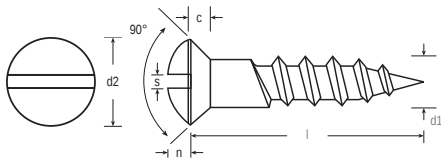

ENGLISH

Datasheet

Slotted Round Stainless Steel A2-304 Woodscrew to DIN 96

RS Stock No **4833084**

Size **5.0 x 40mm**

d1		3.5mm	4.0mm	5.0mm	5.5mm
d2		6.5	7.5	9.2	10.2
n	max.	1.93	2.2	2.5	2.75
s		0.8	1.0	1.2	1.2
c	min.	1.4	1.6	2	2.2

Please view our full range listing below

RS Stock No	Size (mm)
4833056	3.5 x 20
1443530	4.0 x 20
4833062	4.0 x 25
1443531	4.0 x 30
4833078	4.0 x 40
4833084	5.0 x 40