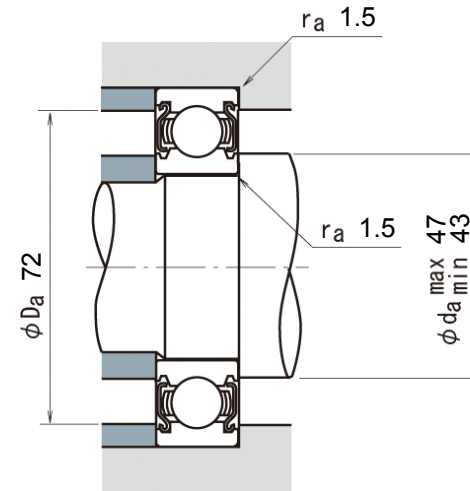

NSK Online Catalog

Deep Groove Ball Bearings

- └ Single-Row
- └ ZZ: With Two Shielded

Rolling Bearings

Boundary Dimensions (mm)				Basic Load Ratings (kN)		Limiting Speeds (min ⁻¹)		Bearing Numbers	NSKHPS
<i>d</i>	<i>D</i>	<i>B</i>	<i>r</i> min.	<i>C_r</i>	<i>C_{0r}</i>	Grease	Oil		
35	80	21	1.5	35	19.2	10000	-	6307ZZ &	NSKHPS