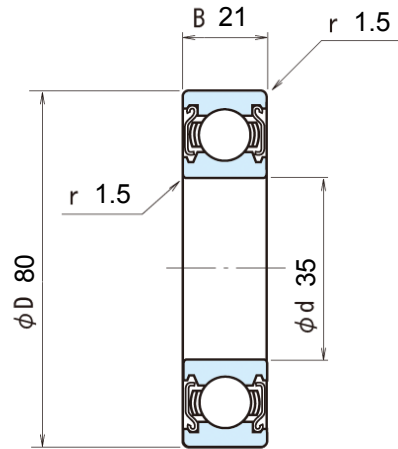

NSK Online Catalog

Deep Groove Ball Bearings

- └ Single-Row
- └ ZZ: With Two Shielded

Rolling Bearings

Boundary Dimensions (mm)				Basic Load Ratings (kN)		Limiting Speeds (min ⁻¹)		Bearing Numbers	NSKHPS
<i>d</i>	<i>D</i>	<i>B</i>	<i>r</i> min.	<i>C_r</i>	<i>C_{0r}</i>	Grease	Oil		
35	80	21	1.5	35	19.2	10000	-	6307ZZ &	NSKHPS