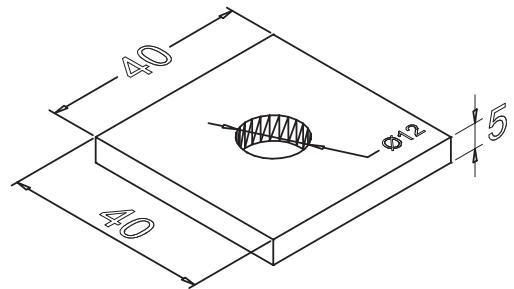

ENGLISH

Datasheet

Square Plate Washers Hot Dipped Galvanised

RS Stock No **1766956**

Size **M10 x 40 x 5**

For use with channel/strut and in general construction applications.

Please view our full range listing below

RS Stock No	Size (mm)
1766950	M6 x 40 x 3
1766952	M8 x 40 x 3
1766955	M10 x 40 x 3
1766957	M12 x 40 x 3
1766959	M6 x 40 x 5
1766930	M8 x 40 x 5
1766956	M10 x 40 x 5
1766944	M12 x 40 x 5