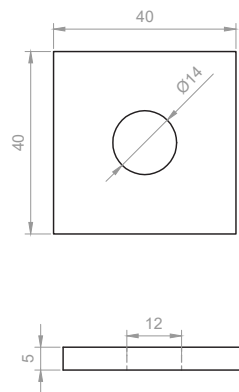

ENGLISH

Datasheet

Square Plate Washers Hot Dipped Galvanised

RS Stock No **1766956**

Size **M10 x 40 x 5**

For use with channel/strut and in general construction applications.

Please view our full range listing below

RS Stock No	Size (mm)
1766950	M6 x 40 x 3
1766952	M8 x 40 x 3
1766955	M10 x 40 x 3
1766957	M12 x 40 x 3
1766959	M6 x 40 x 5
1766930	M8 x 40 x 5
1766956	M10 x 40 x 5
1766944	M12 x 40 x 5