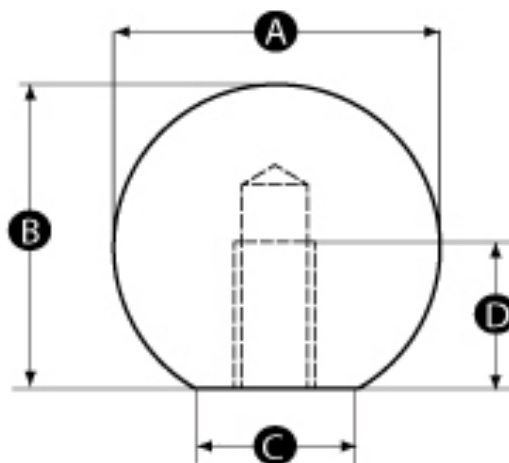

# Push-fit Polished Stainless Steel Ball Knob

RS Stock No: 1443647

## Specification

Material: Stainless steel - 304

Finish: Highly polished

Bore: Push-fit assembly

<b>Stock no</b>	<b>A</b>	<b>B</b>	<b>C</b>	<b>D</b>	<b>Bore size (mm) - H7 Tolerance</b>
1443639	16	15	8	10	4
1443640	16	15	8	10	5
1443641	20	18	12	12	5
1443642	20	18	12	12	6
1443643	25	23	15	16	6
1443644	25	23	15	16	8
1443645	32	29	18	20	6
1443646	32	29	18	20	8
1443648	38	35	22	24	6
1443649	38	35	22	24	8
1443647	38	35	22	24	10
1443650	44	37	32	28	10