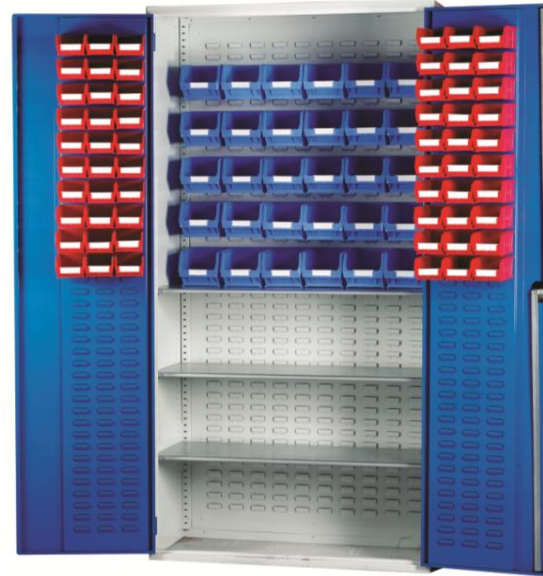

Datasheet

Louvred Panel Container Cabinet

RS Stock No. 877-6825

Empty Louvred Panel Container Cabinets come fully assembled and are a robust all-steel construction offering flexible and secure storage for the office, workshop or stockroom. Epoxy powder coated silver/grey carcass and full length louvre panel internally and blue doors also with full length louvre panels.

Refer to the images for layout examples, many other combinations are possible.

- -Internal Cabinet Louvred Panel: **420 individual louvres (42 rows of 10)**
- -Louvred Panel Per Door: **126 Individual louvres (42 rows of 3)**

A fully recessed handle comes complete with **2 keys**.

Shelves available separately, refer to the table below for order reference.

- -Galvanised steel shelves are available and adjustable at **50mm centres**
- -Maximum load of **25kgs (Uniformly Distributed Load)**.

Containers available separately; typically refer to RS Stock No.s;

- **SIZE 1: 484-3974, SIZE 2: 484-4028, SIZE 3: 484-4056, SIZE 4: 484-4078,**
- **SIZE 5: 484-4135, SIZE 6: 484-4185, SIZE 7: 350-5873**

Spigots available separately; typically refer to RS Stock No.s;

- **374-1546, 374-1489, 374-1530, 374-1568, 374-1552**

Description	O/A Size (mm)	RS Stock No
Louvred Panel Container Cabinet	H2000 x W1015 x D430mm	877-6825
Separate Shelves (Pack of 3)	W1015 x D430mm	424-5544