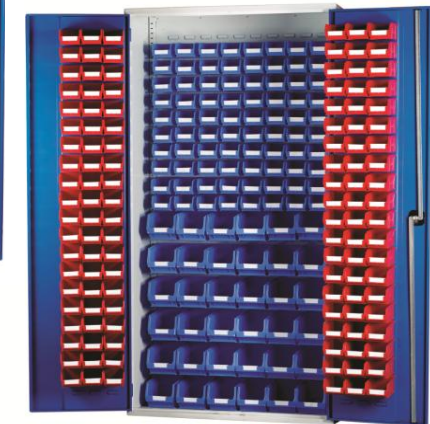

Datasheet

Louvred Panel Container Cabinet

RS Stock No. 877-6825

Empty Louvred Panel Container Cabinets come fully assembled and are a robust all-steel construction offering flexible and secure storage for the office, workshop or stockroom. Epoxy powder coated silver/grey carcass and full length louvre panel internally and blue doors also with full length louvre panels.

Refer to the images for layout examples, many other combinations are possible.

- -Internal Cabinet Louvred Panel: **420 individual louvres (42 rows of 10)**
- -Louvred Panel Per Door: **126 Individual louvres (42 rows of 3)**

A fully recessed handle comes complete with **2 keys**.

Shelves available separately, refer to the table below for order reference.

- -Galvanised steel shelves are available and adjustable at **50mm centres**
- -Maximum load of **25kgs (Uniformly Distributed Load)**.

Containers available separately; typically refer to RS Stock No.s;

- **SIZE 1: 484-3974, SIZE 2: 484-4028, SIZE 3: 484-4056, SIZE 4: 484-4078,**
- **SIZE 5: 484-4135, SIZE 6: 484-4185, SIZE 7: 350-5873**

Spigots available separately; typically refer to RS Stock No.s;

- **374-1546, 374-1489, 374-1530, 374-1568, 374-1552**

Description	O/A Size (mm)	RS Stock No
Louvred Panel Container Cabinet	H2000 x W1015 x D430mm	877-6825
Separate Shelves (Pack of 3)	W1015 x D430mm	424-5544