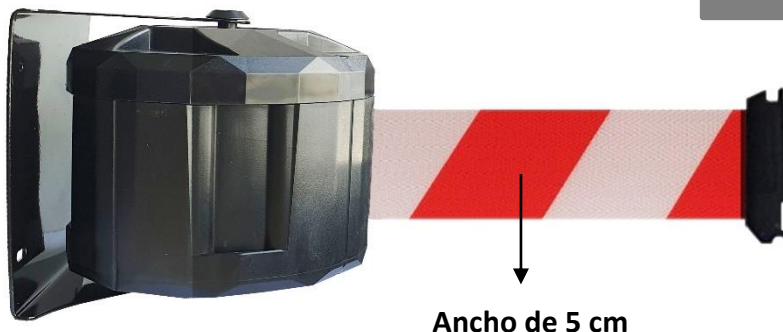

ESPAÑOL

Ficha tecnica

RS Pro

Code HSS : 7326909890

RS Stock No: