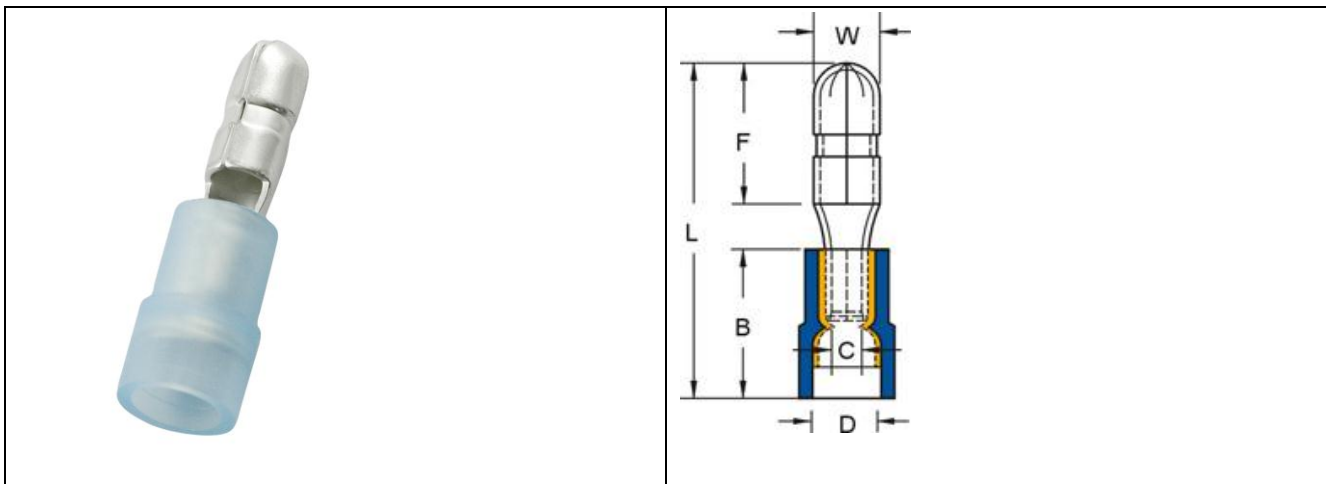

Datasheet

RS PRO NYLON INSULATED DOUBLE CRIMP BULLET DISCONNECTORS

Stock number: 178-8390

MAXIMUM ELECTRIC CURRENT:

A.W.G.	16	14
AMP.	10	15

MAXIMUM ELECTRICAL RATING: 105° C 600 VOLTS MAX.

INSULATION MATERIAL: NYLON

TERMINAL MATERIAL: BRASS

INSULATION COLOR: BLUE

DOUBLE CRIMP: WITH COPPER SLEEVE ON BARREL

TERMINAL BARREL I.D.: C=2.3MM

WIRE RANGE A.W.G. mm ²	ITEM NO.	DIMENSION inch(mm)					
		W	F	L	B	D	T
16-14 A.W.G. 1.5-2.5 mm ²	 178-8390	0.157 4	0.335 8.5	0.866 22	0.433 11	0.197 5.000	0.016 0.4